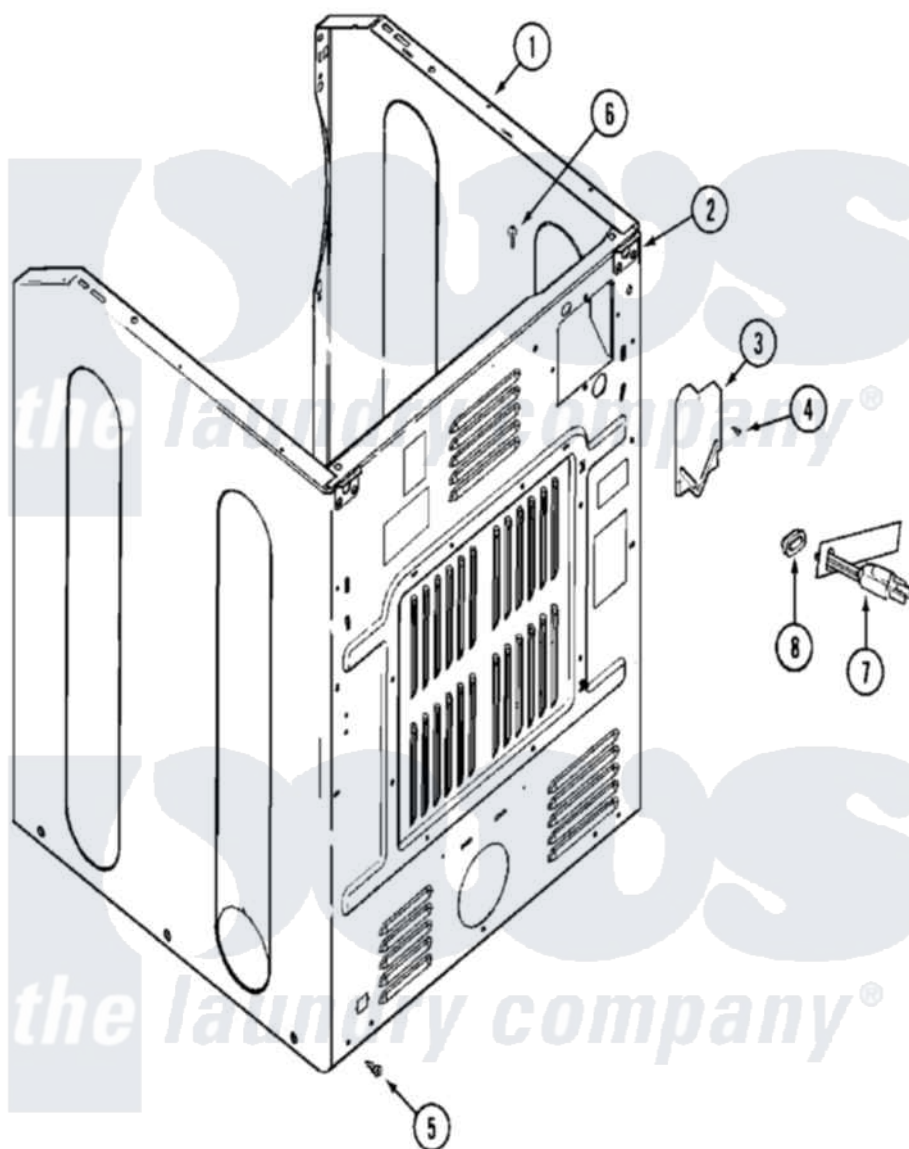

Maytag MUE15PDAGW 05 - CABINET-REAR

Maytag Residential Maytag MUE15PDAGW Dryer Parts Parts Diagram 05 - CABINET-REAR
 Click on the part number to view part

Item	Original Part Number	Replaced By	Status	Part Description
001	NLA		Not Available	CABINET (WHT-LWR)
002	NLA		Not Available	BRACKET, CABINET HINGE
003	33001795			Cover, Terminal Block
004	22001995			Screw Note: Screw, Tumbler Front And Shroud
005	22001995			Screw Note: Screw, Tumbler Front And Shroud
006	210186	3370225		Screw
007	33001819		Not Available	CORD, POWER (AS WRAPPED)
008	216183			Grommet, Cord Export