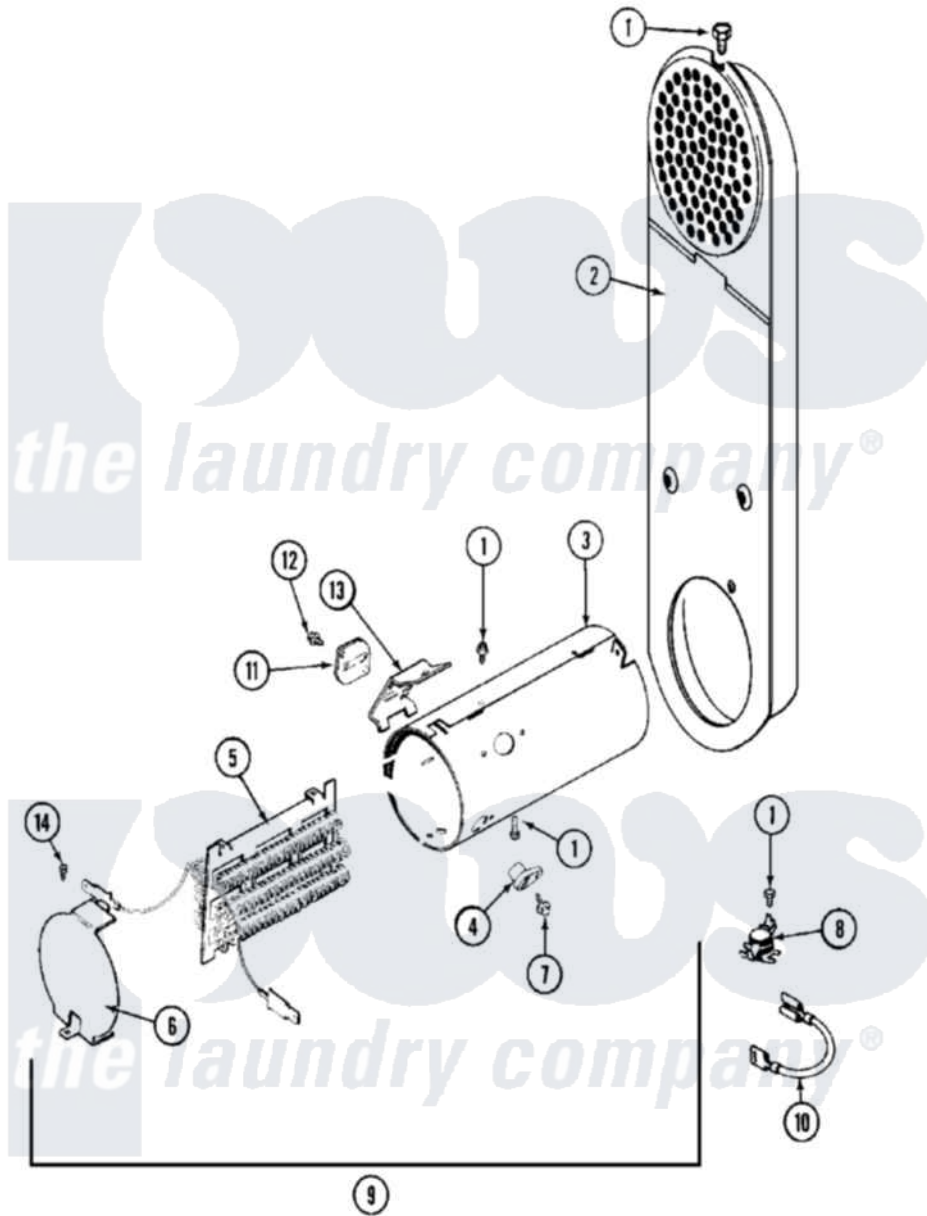

Maytag MUE15PDAGW 07 - HEATER

Maytag Residential Maytag MUE15PDAGW Dryer Parts Diagram 07 - HEATER
 Click on the part number to view part

Item	Original Part Number	Replaced By	Status	Part Description
001	211294	90767		Screw, 8A X 3/8 HeX Washer Head Tapping
002	33001803	33003038		Assembly, Inlet Duct-Elec
003	314995			Enclosure, Heater
004	314998			Insulator, Terminal
005	307186	Y308615		Heater Sub-Assembly
006	314999			Shield, Radiant
007	NLA		Not Available	SCREW
008	303396			Thermostat, Hi-Limit
009	307180	33001400		Heater Assembly
010	Y307173			Wire, Jumper
011	307473			Fuse, Thermal
012	NLA		Not Available	SCREW
013	315346			Bracket, Thermal Fuse
014	22001996	3370225		Screw
015	Y308590	W10116795		Heater