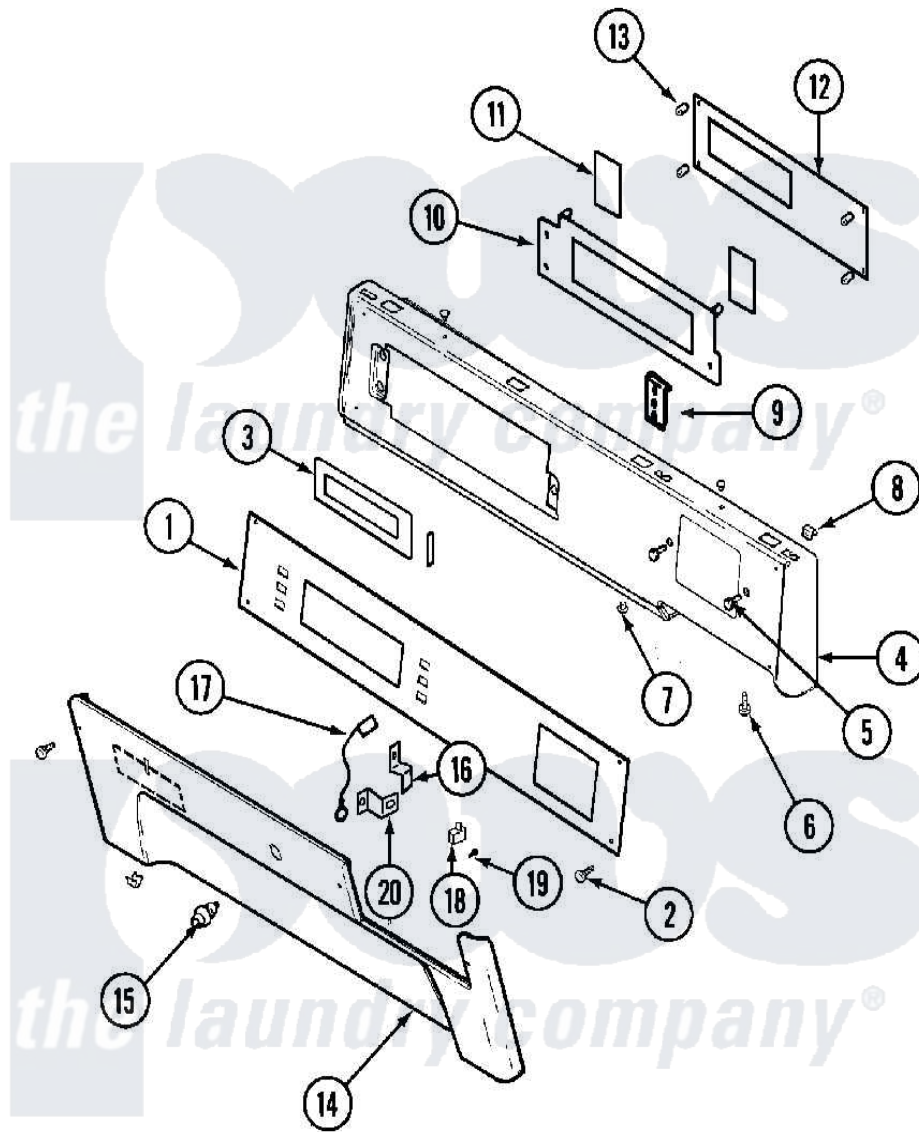

Maytag MUE15PDAUW 01 - CONTROL PANEL

Maytag [Residential Maytag MUE15PDAUW Dryer Parts](#) Parts Diagram 01 - CONTROL PANEL
 Click on the part number to view part

Item	Original Part Number	Replaced By	Status	Part Description
001	33001974		Not Available	OVERLAY, CONTROL PANEL
002	215506			Screw, Control Panel Overlay
003	33001209			Cover, Display
004	33001975	22002457		Panel- Con
"	33002003			Fastener Clip, Control Panel
005	22002062	98006631		Screw
"	910186	99002757		Screw
006	215506			Screw, Control Panel Overlay
007	33001132	33002342		Plug, Sifht Hole
008	33001977			Fastener, Control Panel
009	33001156			Button, Control
010	33001201			Plate, Control Mounting
011	33001200	33002449		Switch, Membrane
012	33001747	33002605		Circuit Board Assembly
013	33001204			Stand-Off, Ccontrol Board
"	912077			Locknut, Reader Harness

014	215506		Screw, Control Panel Overlay
"	33001978		Panel, Access
"	33001980		Fastener, Access Panel
"	33002004		Clip, Fastener
015	Y206081	W10116737	Lock
016	213750	W10133266	Cam-Lock
017	33001981		Wire, Ground
018	33002117	208042	Switch, Sensor
019	912012	3400409	Screw
020	33001982		Bracket, Switch Mounting
021	33001994		Wire Harness, Main
022	33002060		Bracket, Security
023	22001995		Screw Note: Screw, Tumbler Front And Shroud
"	NLA	Not Available	NUT, SECURITY