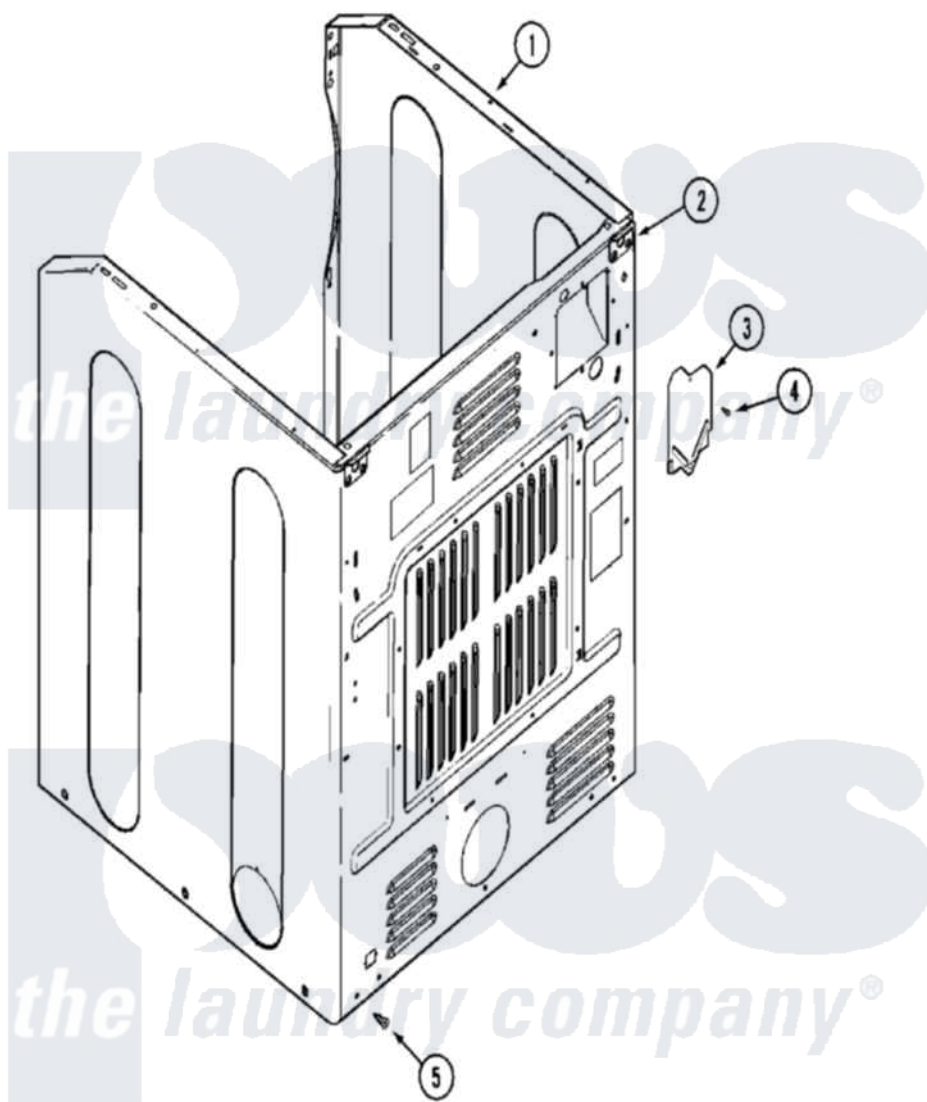

Maytag MUE15PDAUW 05 - CABINET-REAR

Maytag Residential Maytag MUE15PDAUW Dryer Parts Parts Diagram 05 - CABINET-REAR
 Click on the part number to view part

Item	Original Part Number	Replaced By	Status	Part Description
001	NLA		Not Available	CABINET (WHT)
002	NLA		Not Available	BRACKET, CABINET HINGE
003	33001795			Cover, Terminal Block
004	22001995			Screw Note: Screw, Tumbler Front And Shroud
005	22001995			Screw Note: Screw, Tumbler Front And Shroud