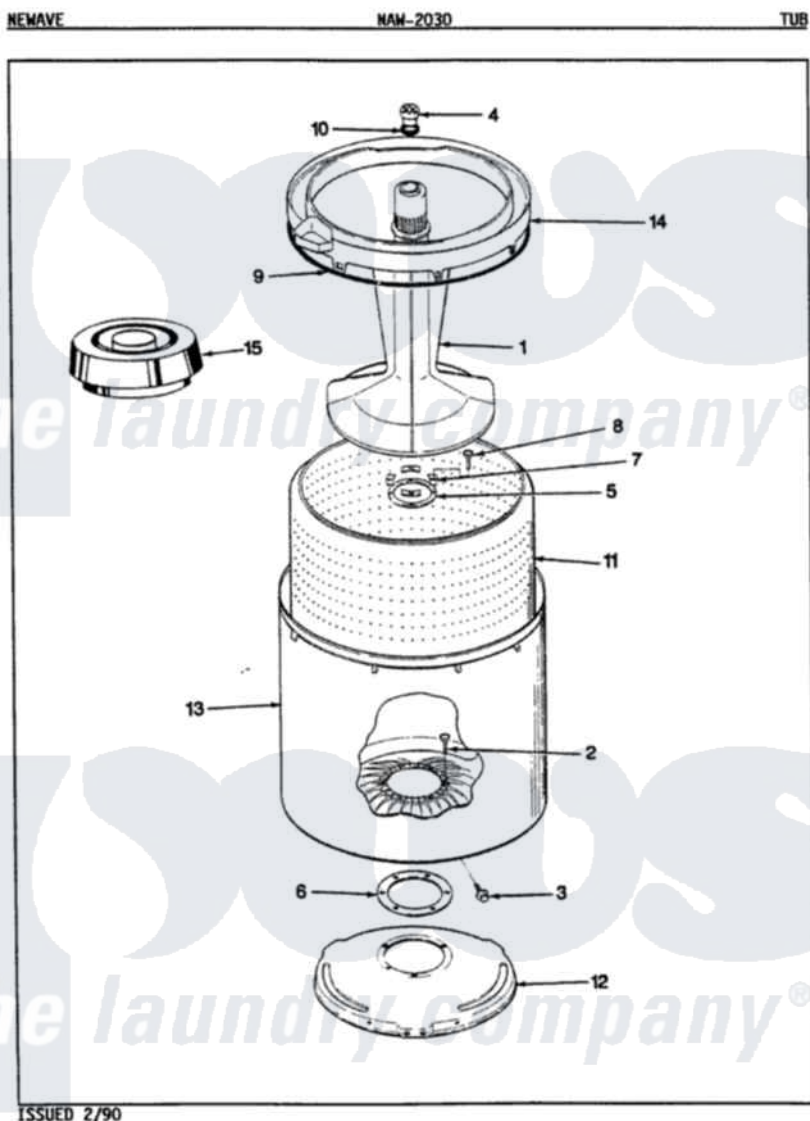

Maytag NAW2030W 09 - TUB (REV. E)

ISSUED 2/90

Maytag [Residential Maytag NAW2030W Washer Parts](#) Parts Diagram 09 - TUB (REV. E)

[Click on the part number to view part](#)

Item	Original Part Number	Replaced By	Status	Part Description
1	35-2371	33-4352		Agitator
2	35-2062	21001063		Screw, Shoulder
3	25-7914	22002933		Screw
4	33-6241			Cap
5	33-2060		Not Available	CTRPOST BEARING
6	35-2061			Gasket, Tub To Housing
7	33-8799		Not Available	REINF PLATE
8	25-7783	4356852		Screw
9	35-2328			Seal, Tub Top
10	25-7330			Rubber Washer
11	35-2381		Not Available	BASKET ASSY-WHITE
12	35-2023			Tub Support
13	35-2038			Tub
14	35-2034		Not Available	TOP, TUB
"	35-2262		Not Available	SHIELD, TUB TOP
15	33-9827	35-2550		Dispenser, Rinse