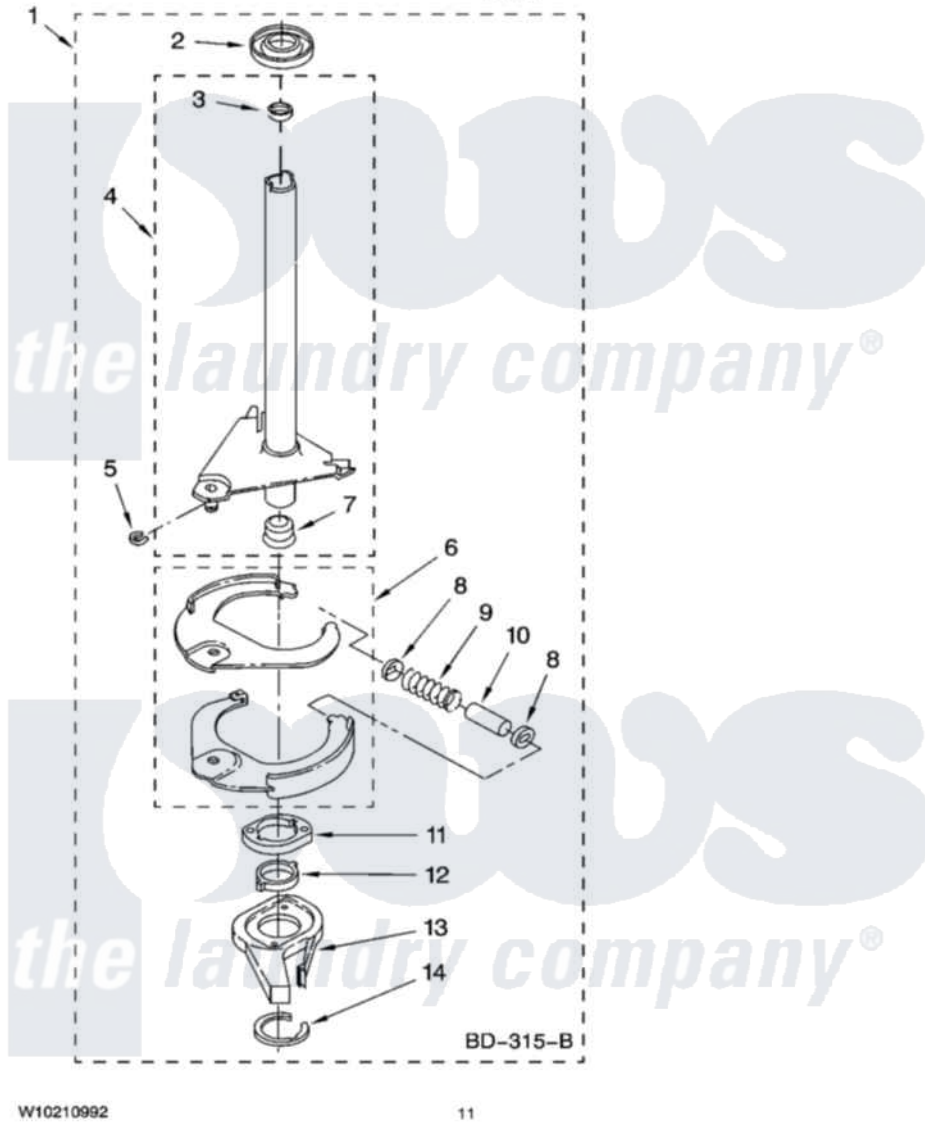

# Maytag NTW4800VQ0 07 - BRAKE AND DRIVE TUBE PARTS

## BRAKE AND DRIVE TUBE PARTS

For Model: NTW4800VQ0  
(White)

Maytag Residential Maytag NTW4800VQ0 Washer Parts Parts Diagram 07 - BRAKE AND DRIVE TUBE PARTS  
Click on the part number to view part

Item	Original Part Number	Replaced By	Status	Part Description
1	388952	<a href="#">285792</a>		Basketdrive
2	<a href="#">62658</a>			Ring, Thrust
3	<a href="#">356427</a>			Seal, Spin Pinion
4	64027	<a href="#">64208</a>		Tube-Spin
5	64035	<a href="#">W10083190</a>		Ring, Retaining
6	64232	<a href="#">285438</a>		Shoe-Brake
7	62703	<a href="#">8546462</a>		"T" Bearing, Spin Tube
8	3353956	<a href="#">285658</a>		Sleeve
9	387806		Not Available	Spring, Brake
10	3355360	<a href="#">285658</a>		Sleeve
11	661516	<a href="#">8546461</a>		Cam, Brake Release
12	<a href="#">63022</a>			Sleeve, Cam
13	64194	<a href="#">285790</a>		Lining
14	90368	<a href="#">W10083200</a>		Ring, Retaining
NI	BLANK		Not Available	FOLLOWING PARTS NOT ILLUSTRATED
"	<a href="#">285208</a>			Lubricant