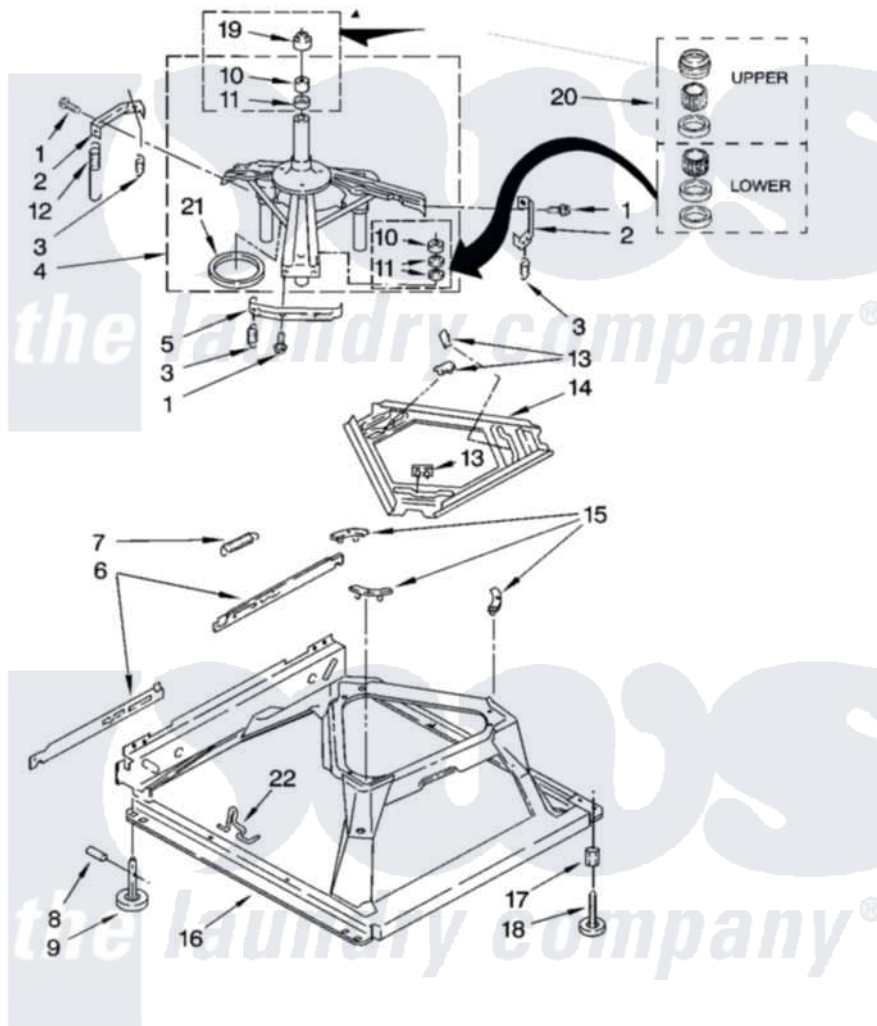

Maytag NTW5245TQ1 05 - MACHINE BASE PARTS

MACHINE BASE PARTS

For Model: NTW5245TQ1
(White)

8

W10159165

Maytag [Residential Maytag NTW5245TQ1 Washer Parts](#) Parts Diagram 05 - MACHINE BASE PARTS
Click on the part number to view part

Item	Original Part Number	Replaced By	Status	Part Description
1	3400076			Screw, Bracket Mounting
2	64067			Bracket, Spring Outer
3	63907			Spring, Suspension
4	8575214	280184		Support
5	64065			Bracket, Spring Outer
6	63466			Link, Leveling Mechanism
7	62597	8316845		Spring
8	62837			Pin, Knurled
9	62596	285244		Feet-Leveling
10	8546455			Bearing, Centerpost
11	357409	359449		Seal, Agitator Shaft
12	8534035	285901		Spring
13	62568	285219		Pad
14	3946509			Plate, Suspension
15	3363660	285744		Pad
16	3946512	285771		Base

17	3359452	Nut, Lock
18	W10001130	Foot, Leveling
19	8577376	Seal, Centerpost
20	285203	Centerpost Bearing Kit
21	63134	Ring, Sound Deadening
22	63806	W10145155 Retainer, Suspension Spring