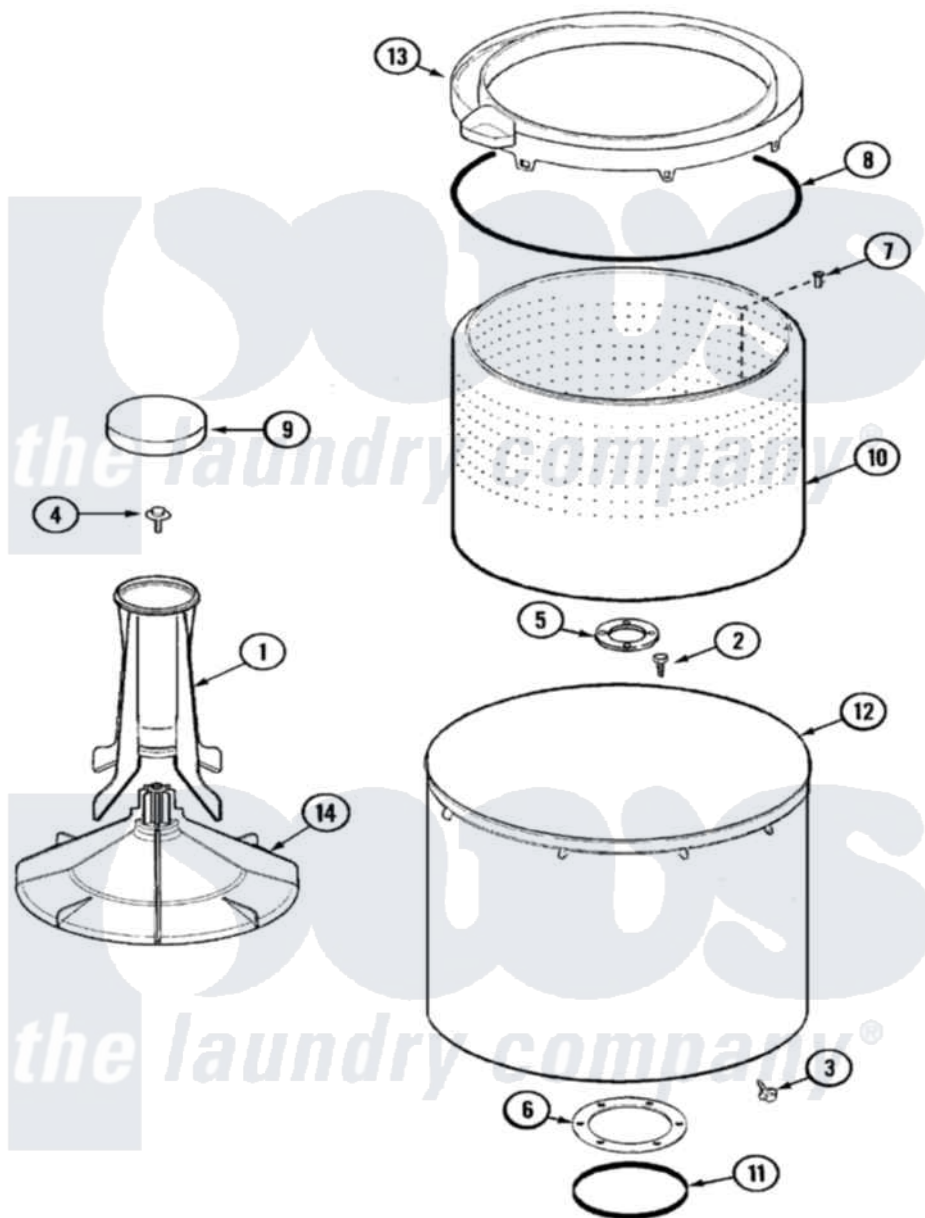

Maytag PAV1200AWW 07 - TUB

Maytag [Residential Maytag PAV1200AWW Washer Parts](#) Parts Diagram 07 - TUB
 Click on the part number to view part

Item	Original Part Number	Replaced By	Status	Part Description
1	21001521			Top, Agitator
2	21001510	22002947		Bolt, Tub
3	25-7953	22002933		Screw
4	25-8004	W10309247		Screw
5	35-3685			Gasket, Basket To Centerpost
6	35-3686			Gasket, Tub To Housing
7	25-7967	3400504		Screw
8	35-2328			Seal, Tub Top
9	21001528			CAP, AGITATOR
10	21001529			Basket Assembly
11	35-2978			Seal, Tub/Housing
12	35-3700			Tub Assembly
13	21001531		Not Available	TOP, TUB (PLASTIC)
14	21001530			Base, Agitator