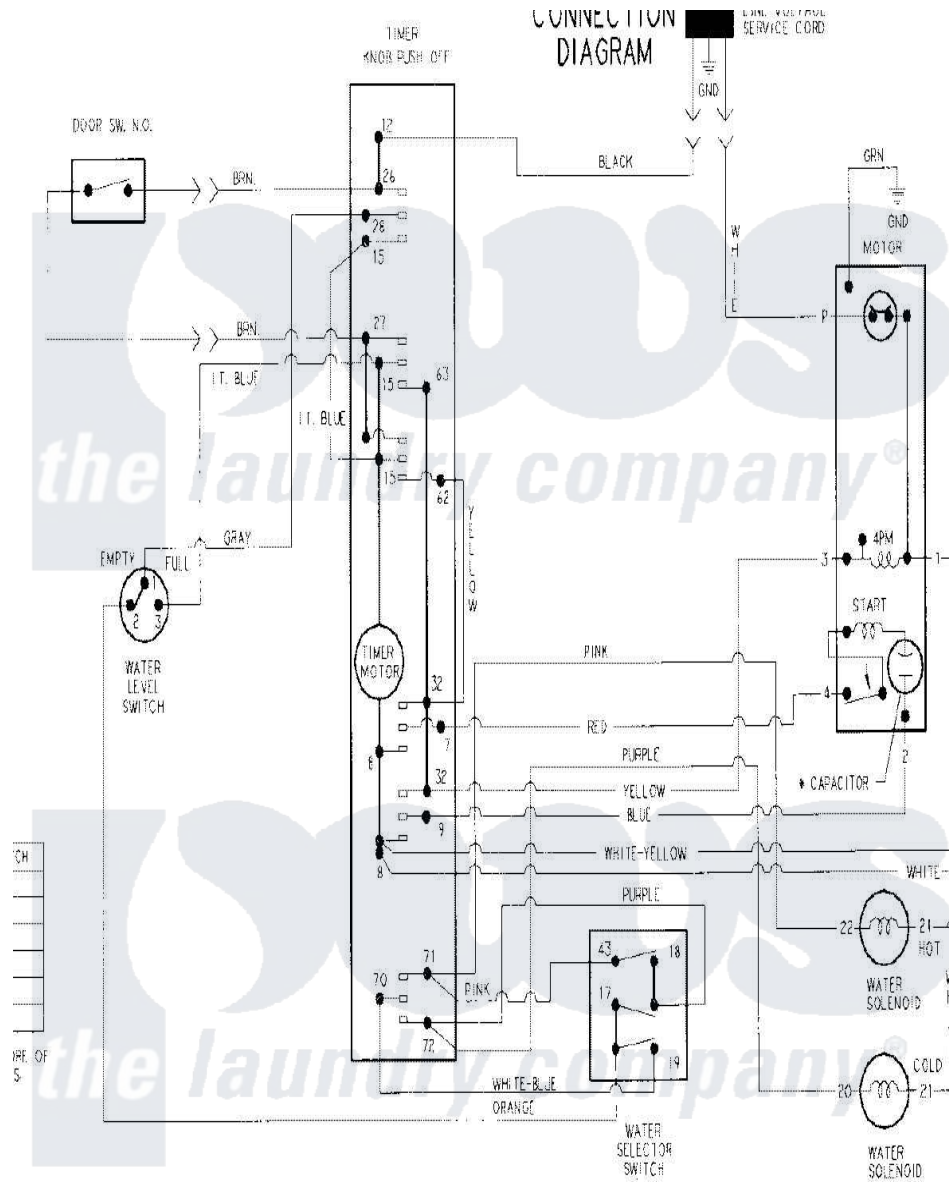

Maytag PAV1200AWW 08 - WIRING INFORMATION

35-6731 "A"

Maytag [Residential Maytag PAV1200AWW Washer Parts](#) Parts Diagram 08 - WIRING INFORMATION
 Click on the part number to view part

Item	Original Part Number	Replaced By	Status	Part Description
NI	15003213		Not Available	WIRING INFORMATION