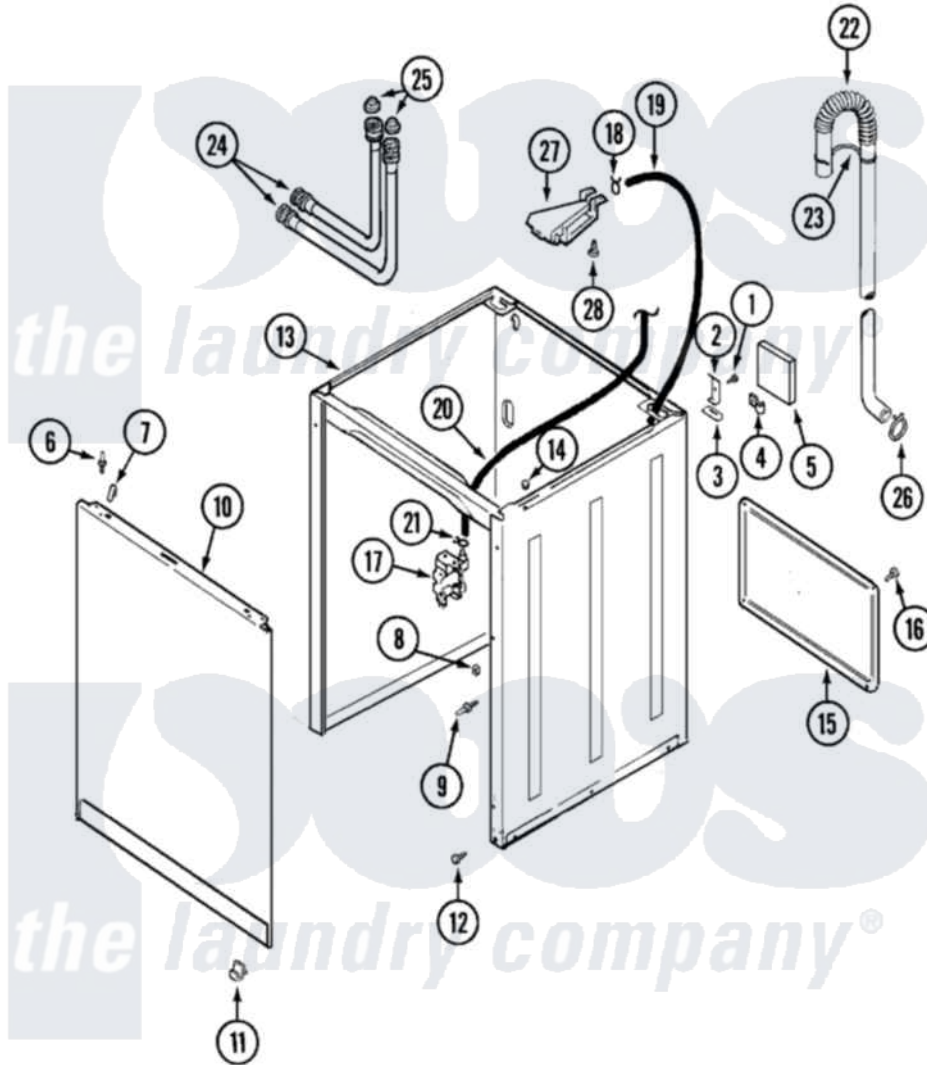

Maytag PAV2000AWW 02 - CABINET

Maytag [Residential Maytag PAV2000AWW Washer Parts](#) Parts Diagram 02 - CABINET
 Click on the part number to view part

Item	Original Part Number	Replaced By	Status	Part Description
1	25-7893			Screw
2	35-2846			Hinge, Cabinet Top
3	35-4128			Pad, Hinge
4	25-7027	16515		Clip
5	35-0706		Not Available	PAD, FOAM
6	53-0643			Pin, Locator
7	25-7220			Clip, Cabinet Top
8	25-0224	3400029		Nut, Adapter Plate
9	53-0200			Sleeve, Locator Pin
"	53-0643			Pin, Locator
10	21001281			Damper, Sound Pad
"	35-2084			Panel, Front
11	25-7732	681414		Screw, 10AB X 1/2
"	53-0120			Clip, Front Panel
12	35-4129			Bumper, Cabinet
13	35-2106	21001871		Cabinet

14	33-2653		Bumper, Cabinet
15	35-2108	21001871	Cabinet
16	25-7732	681414	Screw, 10AB X 1/2
17	21001396	35-2374N	Valve, Water
18	25-7867	596669	Clamp, Manifold
19	35-2378	12002749	Hose, Flume Kit
20	21001060	21001748	Hose, Pressure Switch
21	25-7796	596669	Clamp, Manifold
22	35-3538	21001872	Hose, Drain
23	33-9537	22003814	Retainer, Drain Hose
24	33-7891	89503	Hose-Inlet
"	35-0874	76313	Hosefill
25	33-4264N		Strainer And Washer Kit
26	25-7080	285655	Clamp, Hose
27	35-2051	21001760	Flume Assembly / Water Diverter
28	25-3092	90767	Screw, 8A X 3/8 HeX Washer Head Tapping