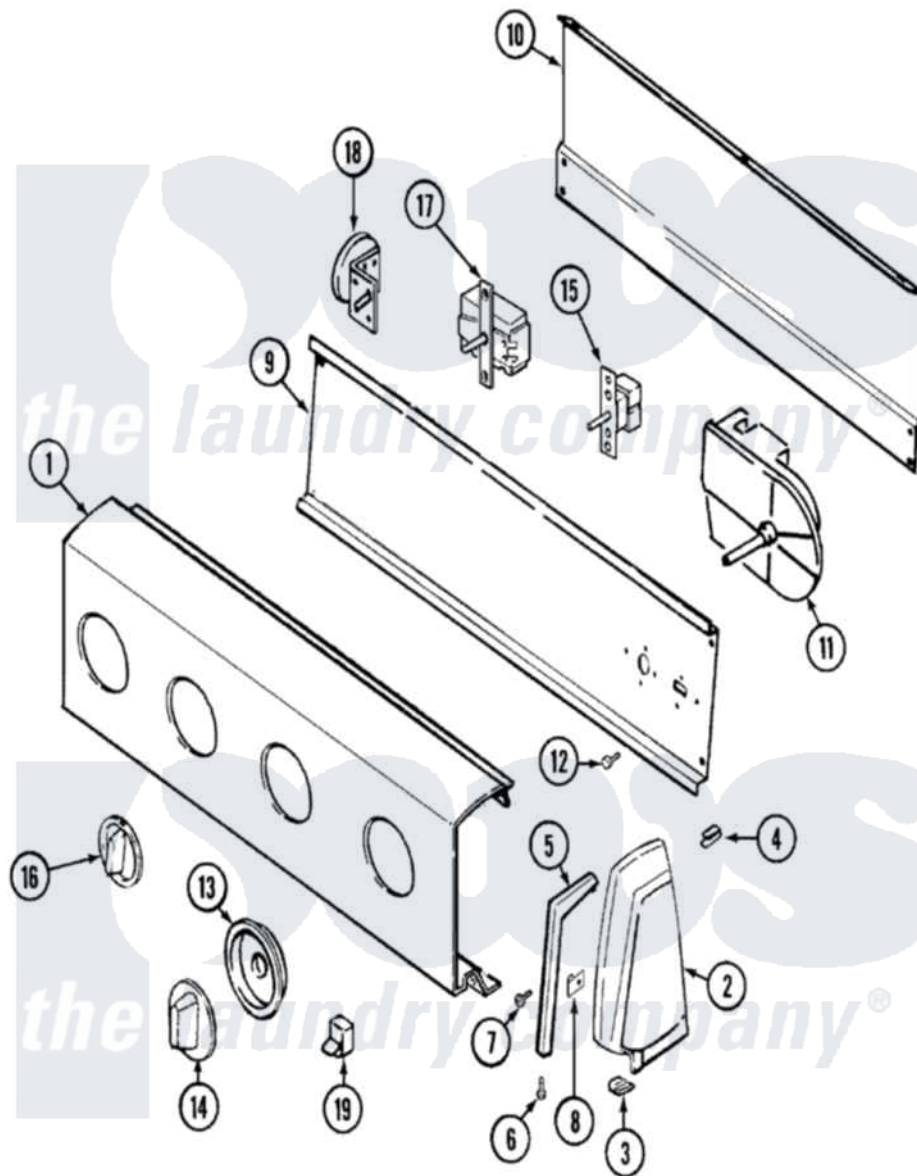

# Maytag PAV2000GGE 03 - CONTROL PANEL

Maytag Residential Maytag PAV2000GGE Washer Parts Parts Diagram 03 - CONTROL PANEL  
 Click on the part number to view part

Item	Original Part Number	Replaced By	Status	Part Description
1	<a href="#">25-7702</a>			Speedclip, End Cap To Control Panel
"	<a href="#">21001449</a>			Panel, Control
"	<a href="#">25-7793</a>			Screw
2	35-2669		Not Available	CAP, END (LT)(WHT)
"	35-2668	<a href="#">21001453</a>		Cap- End
3	25-7697	<a href="#">25-2219</a>		Screw
"	<a href="#">25-7851</a>			Speedclip, End Cap To Top
4	25-7435	<a href="#">33002917</a>		Screw, No.10-16
"	<a href="#">25-7852</a>			Speedclip, Rr Shld To End Cap
5	31001055		Not Available	TRIM, ENDCAP (LT WHT)
"	31001054		Not Available	TRIM, ENDCAP (RT WHT)
6	<a href="#">25-7760</a>			Screw
7	25-3092	<a href="#">90767</a>		Screw, 8A X 3/8 HeX Washer Head Tapping
8	<a href="#">25-7702</a>			Speedclip, End Cap To Control Panel