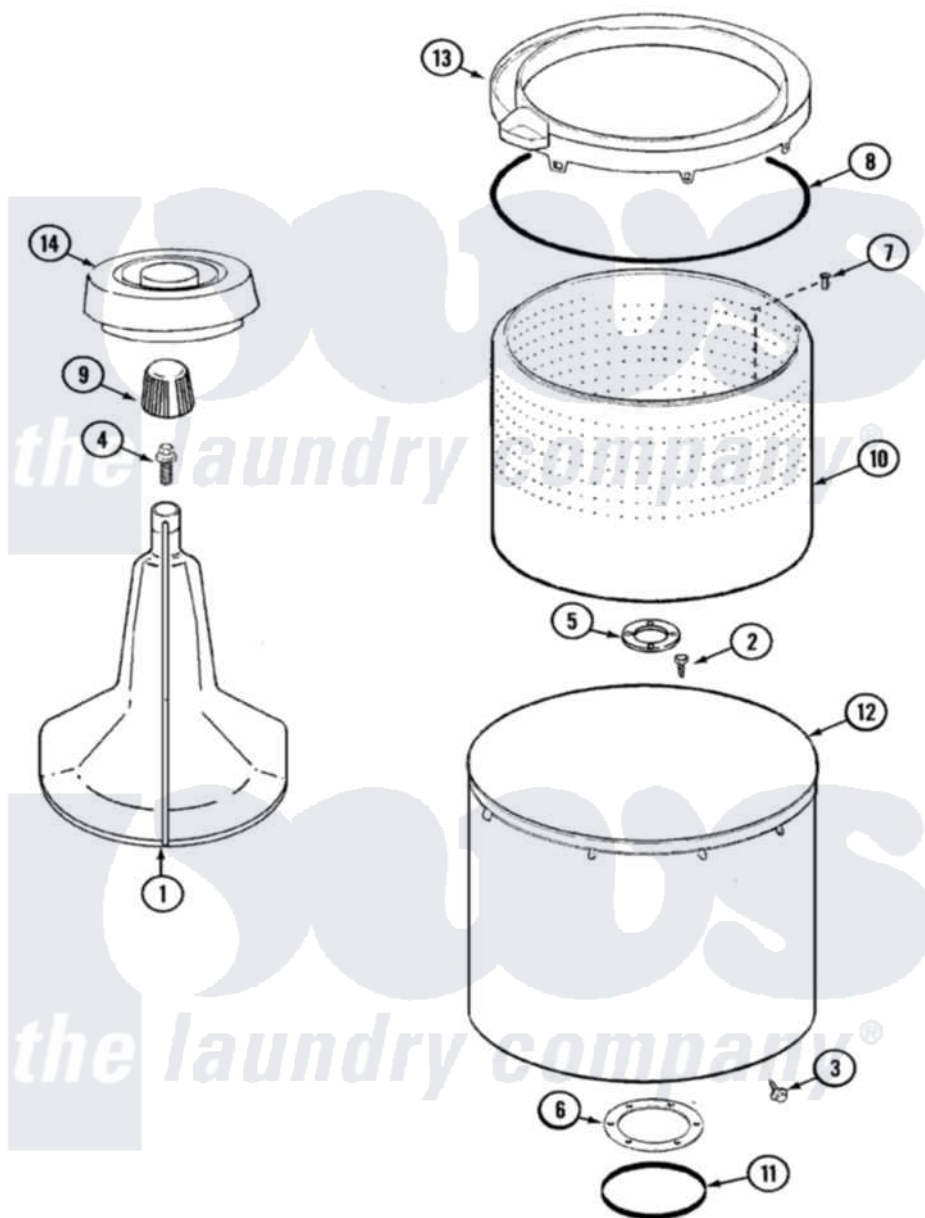

Maytag PAV3000AWW 06 - TUB

Maytag Residential Maytag PAV3000AWW Washer Parts Parts Diagram 06 - TUB
 Click on the part number to view part

Item	Original Part Number	Replaced By	Status	Part Description
1	35-3580			Agitator
2	25-7947	21001063		Screw, Shoulder
3	25-7953	22002933		Screw
4	25-7948	W10309247		Screw
5	35-3685			Gasket, Basket To Centerpost
6	35-3686			Gasket, Tub To Housing
7	25-7965	3400504		Screw
8	35-2328			Seal, Tub Top
9	35-2733			Cap, Agitator
10	35-3687		Not Available	BASKET, SPIN
11	35-2978			Seal, Tub/Housing
12	35-3700			Tub Assembly
13	35-3578		Not Available	TOP, TUB
"	35-2262		Not Available	SHIELD, TUB TOP
14	35-2550			Dispenser, Rinse