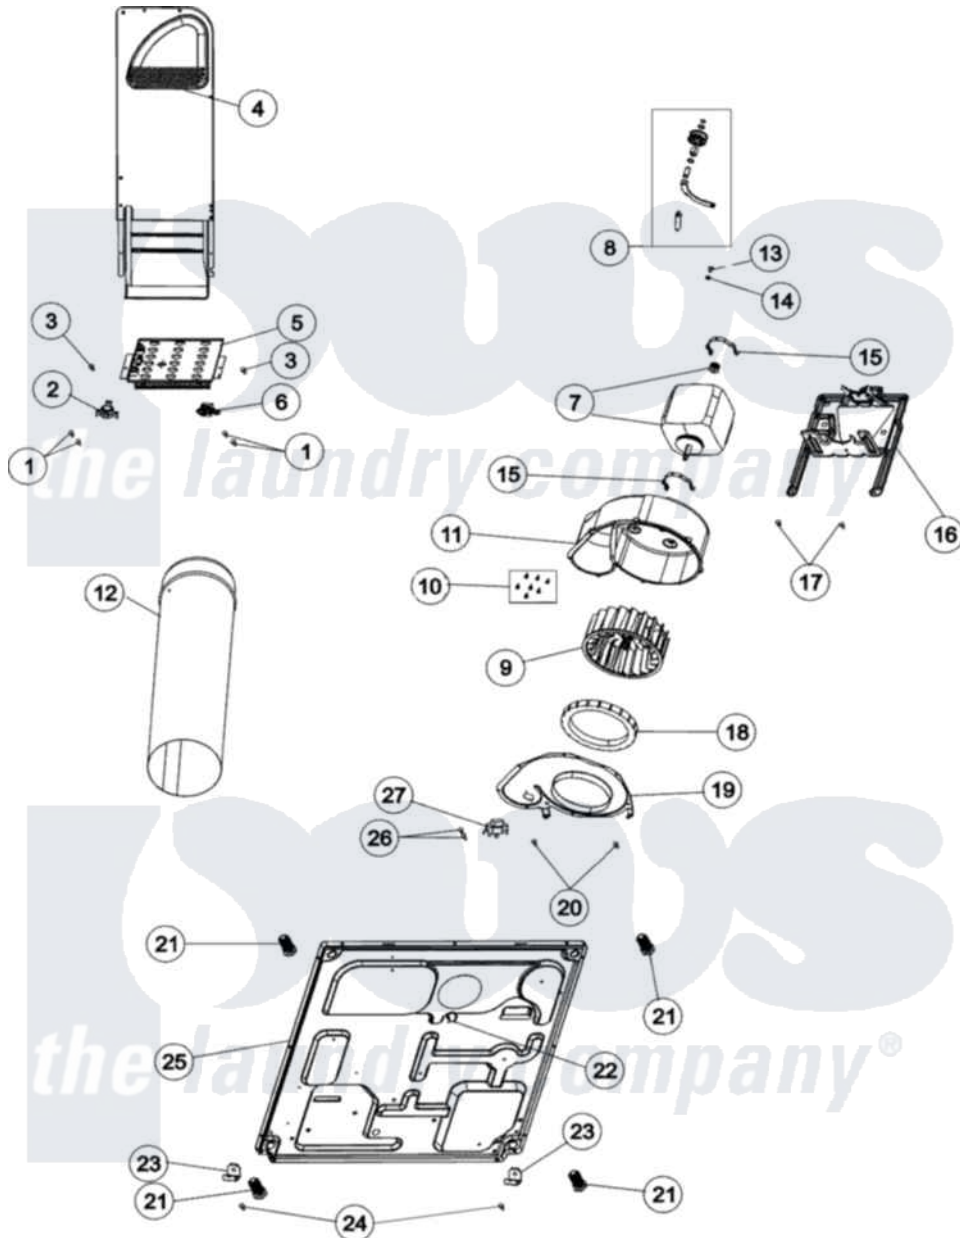

Maytag PDET910AYW 01 - BASE, HEATER & MOTOR

Maytag Residential Maytag PDET910AYW Dryer Parts Parts Diagram 01 - BASE, HEATER & MOTOR
 Click on the part number to view part

Item	Original Part Number	Replaced By	Status	Part Description
1	23222	3177991		Screw
2	Y62641	W10116735		Thermistor-Fix
3	503688			Screw, 10B-16 X .34 I
4	503605			Assembly, Heater Duct
5	Y503978			Assembly, Heater Kit
6	40113801			Fuse, Thermal
7	2200376			Motor
8	37001287			Assembly, Idler Lever/Shaft/Pulley
9	56000	510139P		Assembly Blower Fan Package
10	31260			Screw, No.8 X 3/8 Ind H
11	56020			Housing, Blower
12	505518			Duct, Exhaust
13	500824			Screw, 1/4-20 Unc Hex
14	27001225			Nut, Jam Mid Lock 1/4-20
15	V58017	660658		Clamp, Motor Mounting

15	130047	000000	343481 685441
16	503613		Mount, Motor
17	27001200		Screw
18	37001119		Seal, Blower Housing
19	500078	511969P	Kit Blower Housing And Cover
20	503688		Screw, 10B-16 X .34 I
21	Y500101		Leg, Leveling
22	504034		Clip, Wire
23	37001145		Clip, Front Panel
24	27001200		Screw
25	37001156		Dryer Base
26	501086	90767	Screw, 8A X 3/8 HeX Washer Head Tapping
27	37001136		Thermostat, Cycling 146F