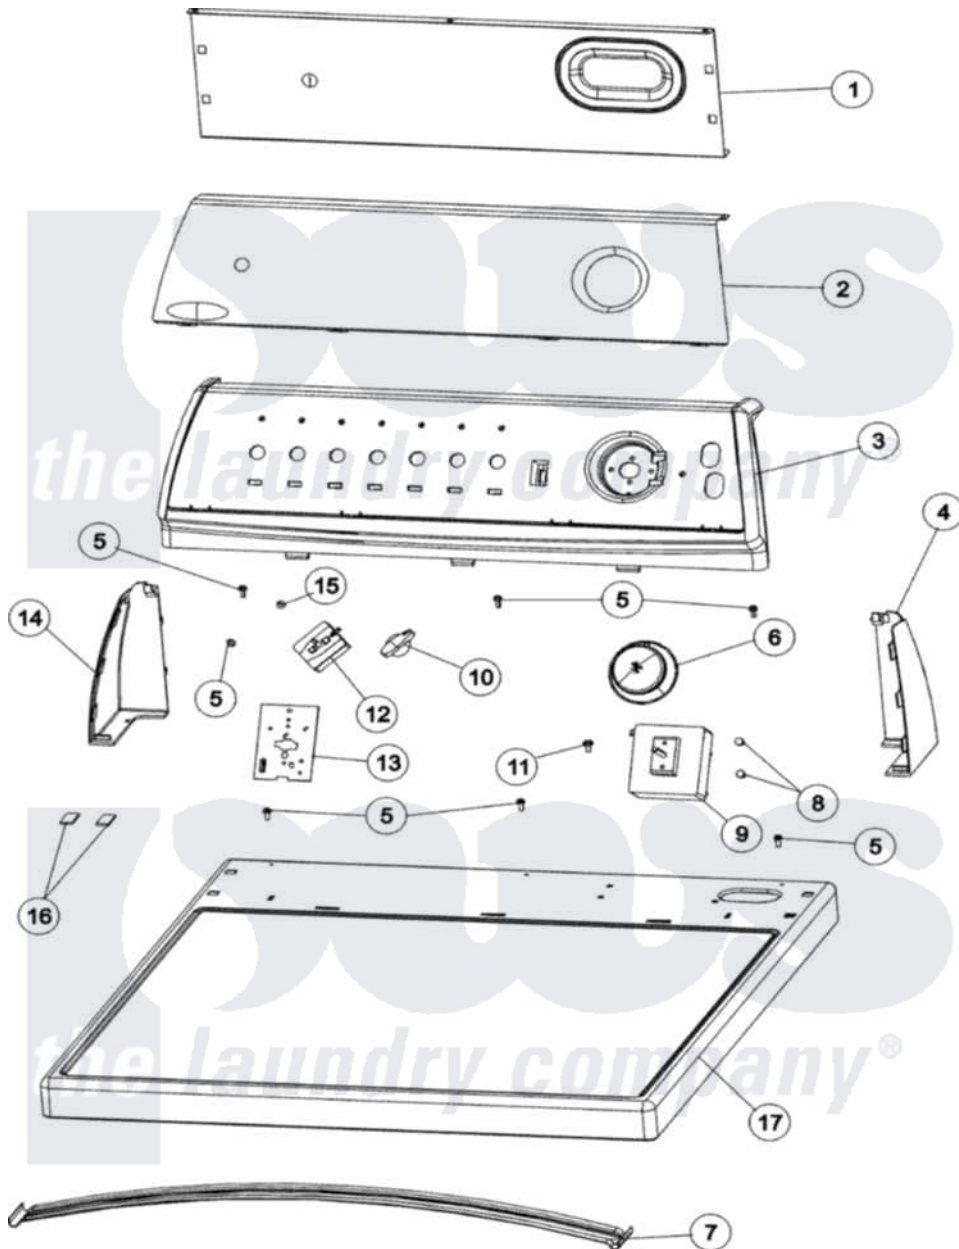

# Maytag PDET910AYW 03 - CONTROL PANEL & TOP

Maytag [Residential Maytag PDET910AYW Dryer Parts](#) Parts Diagram 03 - CONTROL PANEL & TOP  
 Click on the part number to view part

Item	Original Part Number	Replaced By	Status	Part Description
1	<a href="#">37001233</a>			Shield, Backguard
2	<a href="#">37001217</a>			Facia
3	<a href="#">21001552</a>			Frame , Control Panel
4	<a href="#">21001547</a>			Endcap, Panel
5	501086	<a href="#">90767</a>		Screw, 8A X 3/8 HeX Washer Head Tapping
6	<a href="#">37001184</a>			Timer Knob And Skirt Assembly
7	56486		Not Available	BRACE, TOP
8	37001031	<a href="#">3370225</a>		Screw
9	<a href="#">53-1639</a>			Buzzer Assembly
"	<a href="#">37001240</a>			Timer - Dryer
10	<a href="#">21002196</a>			Knob-Selector
11	<a href="#">503688</a>			Screw, 10B-16 X .34 I
12	<a href="#">31001190</a>			Switch, Two Position Rotary
13	<a href="#">21001517</a>			Shield, Control
14	<a href="#">21001546</a>			Endcap, Panel

15

[31260](#)

Screw, No.8 X 3/8 Ind H

16

500121

[510189](#)

Pad Felt

17