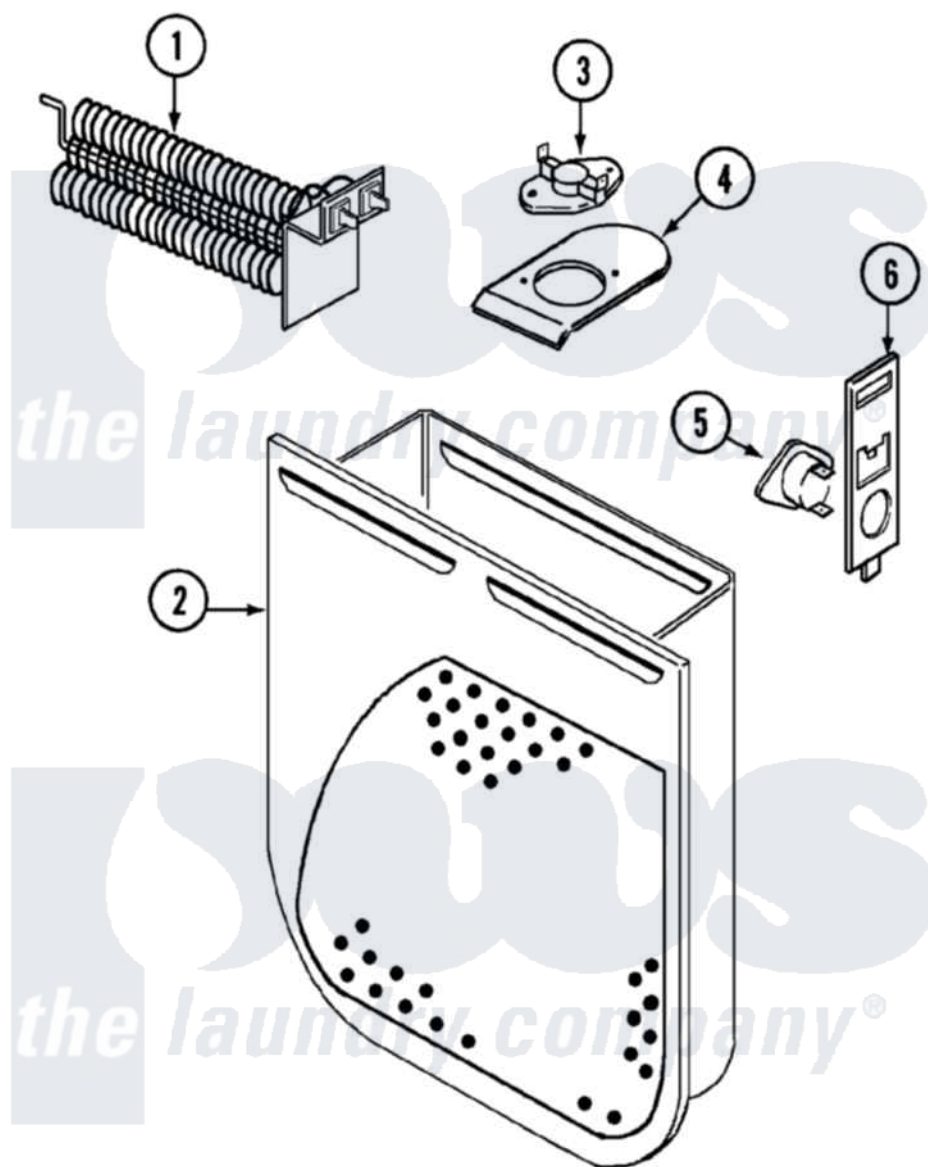

# Maytag PYE2000AKE 04 - HEATER

Maytag [Residential Maytag PYE2000AKE Dryer Parts](#) Parts Diagram 04 - HEATER  
 Click on the part number to view part

Item	Original Part Number	Replaced By	Status	Part Description
1	53-1931	<a href="#">31001500</a>		Element, Heating
"	<a href="#">25-7863</a>			Screw
2	<a href="#">53-1232</a>			Heater Housing Assembly
3	<a href="#">53-0771</a>			Thermostat, Hi-Limit
"	25-3083	<a href="#">212951</a>		Screw, No.6-32 X 1/4 Inch
4	<a href="#">53-0285</a>			Bracket, Thermostat
"	25-7741	<a href="#">W10116760</a>		Screw
5	<a href="#">LA-1053</a>			Fuse Kit, Thermal
6	<a href="#">53-1181</a>			Bracket, Thermal Fuse