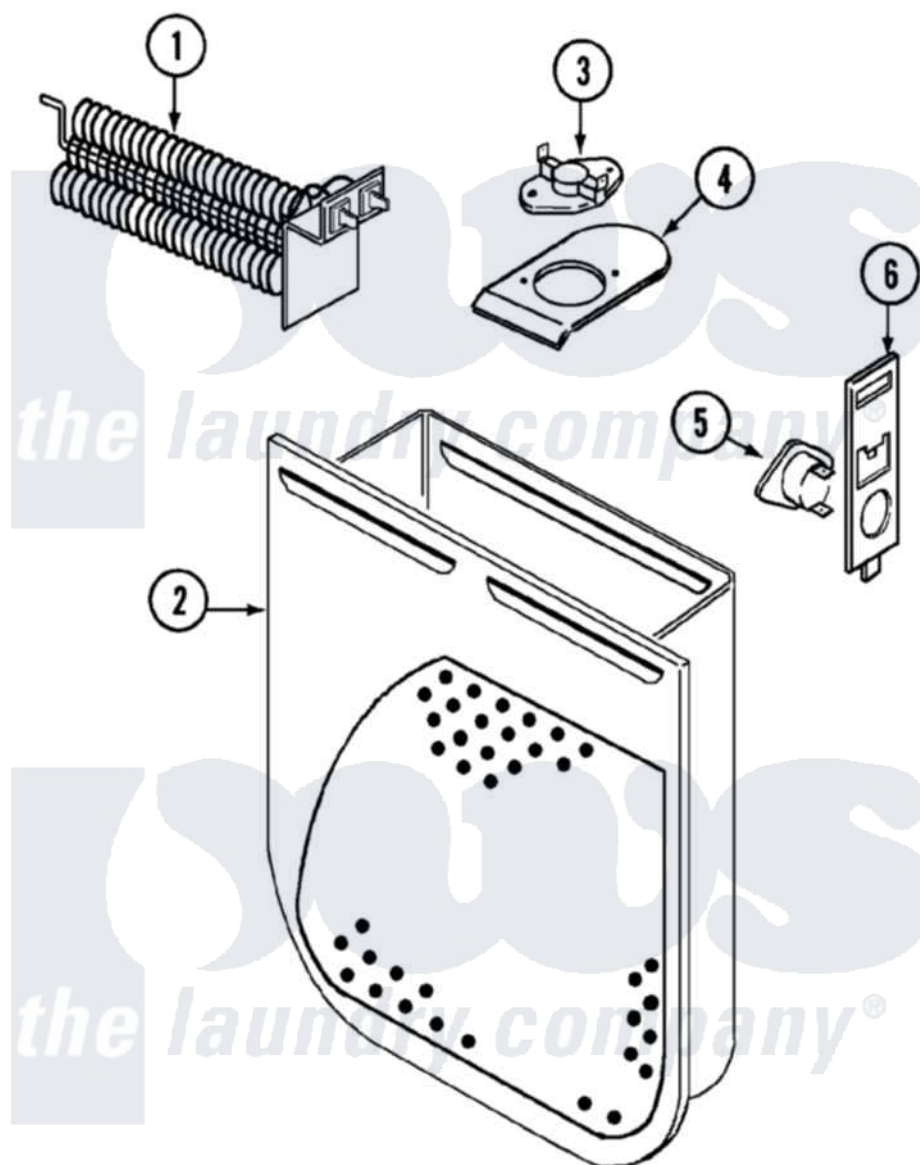

# Maytag PYE2000GGE 04 - HEATER

Maytag Residential Maytag PYE2000GGE Dryer Parts Parts Diagram 04 - HEATER  
 Click on the part number to view part

Item	Original Part Number	Replaced By	Status	Part Description
1	53-1931	<a href="#">31001500</a>		Element, Heating
"	<a href="#">25-7863</a>			Screw
2	<a href="#">53-1232</a>			Heater Housing Assembly
3	<a href="#">53-0771</a>			Thermostat, Hi-Limit
"	25-3083	<a href="#">212951</a>		Screw, No.6-32 X 1/4 Inch
4	<a href="#">53-0285</a>			Bracket, Thermostat
"	25-7741	<a href="#">W10116760</a>		Screw
5	<a href="#">LA-1053</a>			Fuse Kit, Thermal
6	<a href="#">53-1181</a>			Bracket, Thermal Fuse