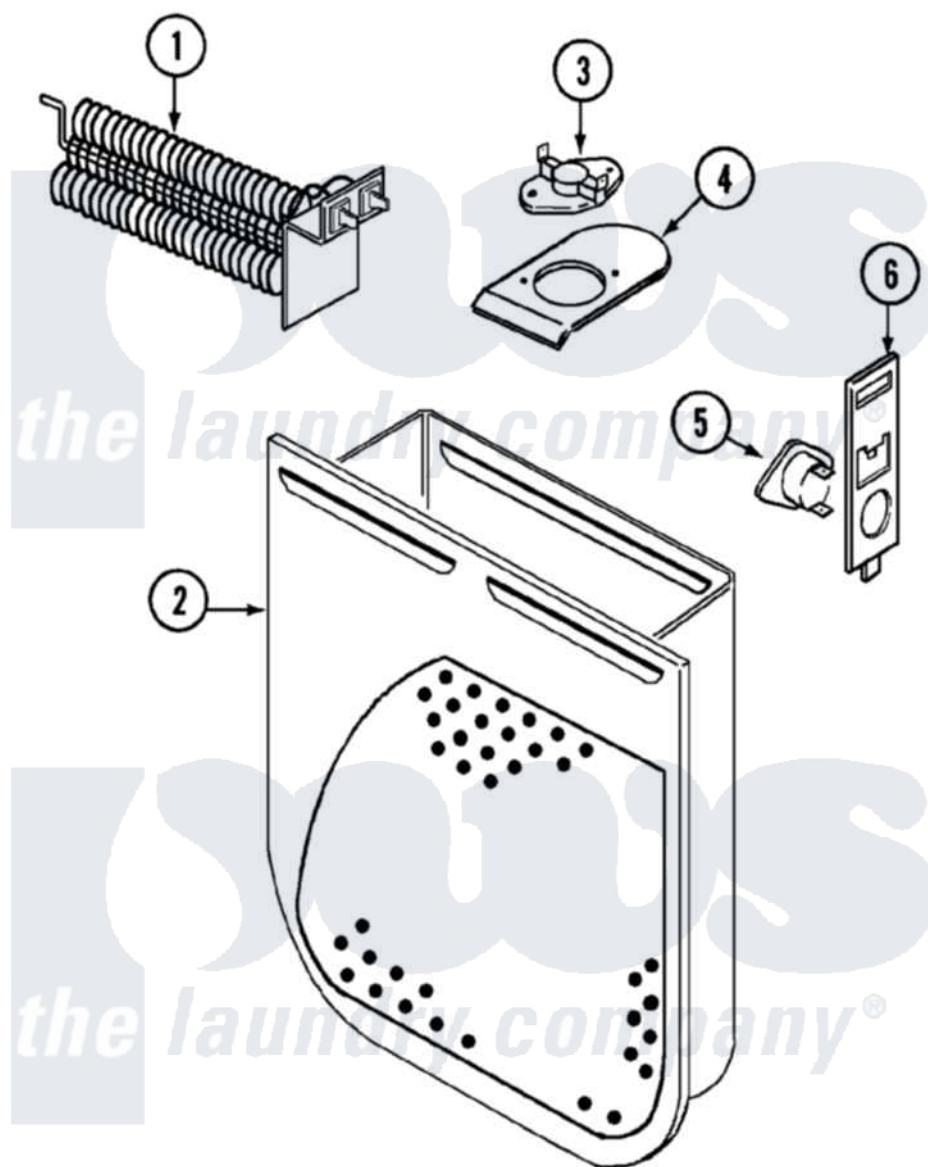

# Maytag PYE2300AYW 05 - HEATER

Maytag Residential Maytag PYE2300AYW Dryer Parts Parts Diagram 05 - HEATER  
 Click on the part number to view part

Item	Original Part Number	Replaced By	Status	Part Description
1	53-1641	<a href="#">LA-1044</a>		Element
"	<a href="#">25-7863</a>			Screw
2	<a href="#">53-1232</a>			Heater Housing Assembly
3	<a href="#">53-0771</a>			Thermostat, Hi-Limit
"	25-3083	<a href="#">212951</a>		Screw, No.6-32 X 1/4 Inch
4	<a href="#">53-0285</a>			Bracket, Thermostat
"	25-7741	<a href="#">W10116760</a>		Screw
5	<a href="#">LA-1053</a>			Fuse Kit, Thermal
6	<a href="#">53-1181</a>			Bracket, Thermal Fuse