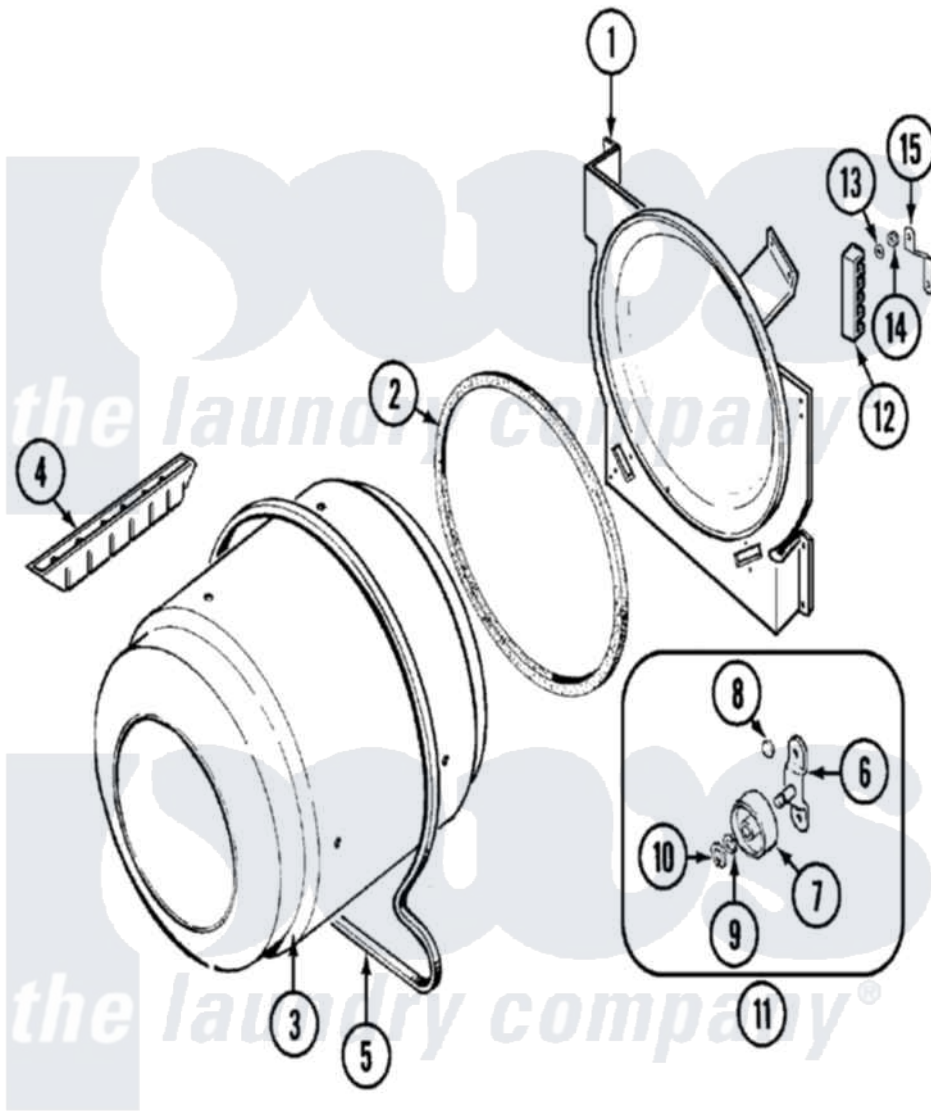

Maytag PYE3300AKW 06 - TUMBLER

Maytag Residential Maytag PYE3300AKW Dryer Parts Parts Diagram 06 - TUMBLER
 Click on the part number to view part

| Item | Original Part Number | Replaced By | Status | Part Description |
|------|--------------------------|--------------------------|---------------|--------------------------------|
| 1 | LA-1054 | | | Dryer Bulkhead Kit |
| " | 25-7733 | 681414 | | Screw, 10AB X 1/2 |
| 2 | 53-0281 | 31001747 | | Seal Assembly |
| 3 | 53-1250 | | | Cylinder |
| 4 | 25-7759 | 3196164 | | Screw |
| " | Y02100002 | | Not Available | BAFFLE (WHT) |
| 5 | 31531589 | 341241 | | Belt |
| 6 | 53-0197 | | | Support Assembly-Cylinder Rear |
| " | 25-7101 | 3351614 | | Screw, Gearcase Cover Mounting |
| 7 | 31001096 | | | Roller |
| 8 | 25-7813 | | | Spacer |
| 9 | 25-7814 | | | Washer |
| 10 | 25-7854 | | | Ring, Retaining |
| 11 | LA-1008 | | | Rr Roller Kit |