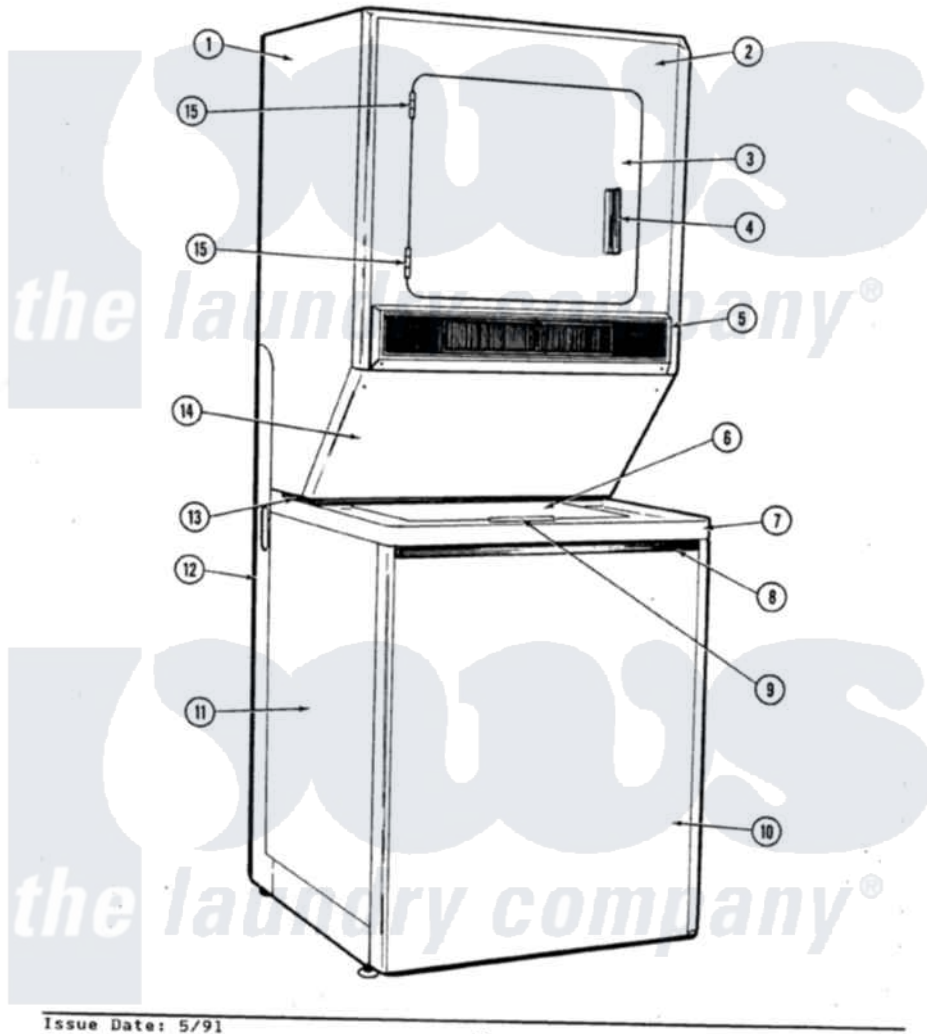

# Maytag SE1000 09 - FRONT VIEW

SECTION: FRONT VIEW  
MODEL: SE-SG1000

P/N 56287R1

Issue Date: 5/91

2

[Maytag Residential Maytag SE1000 Stacked Washer and Dryer Parts](#) Parts Diagram 09 - FRONT VIEW  
Click on the part number to view part

Item	Original Part Number	Replaced By	Status	Part Description
1	306641	<a href="#">308055</a>		Cabinet
2	314474		Not Available	FRONT PANEL-WHITE
3	<a href="#">314475</a>			Panel, Outer Door
4	314476		Not Available	HANDLE, DOOR
5	<a href="#">306388</a>			Control Panel
"	<a href="#">210932</a>			Screw, No.8 X 9/16 Ctsk Note: Screw, Inlet Duct
6	215251		Not Available	LID-WHITE
7	206599		Not Available	TOP COVER-WHITE
"	206636		Not Available	TOP COVER-WHITE
8	215266		Not Available	TRIM, FRONT PANEL
9	<a href="#">206667</a>			Handle With Nuts
10	<a href="#">207205</a>			Panel, Front
"	206550	<a href="#">35-3843</a>		Timer
11	206411		Not Available	CABINET-WHITE
"	207207		Not Available	CABINET WHT
12	<a href="#">Y306110</a>			Stand, Dryer