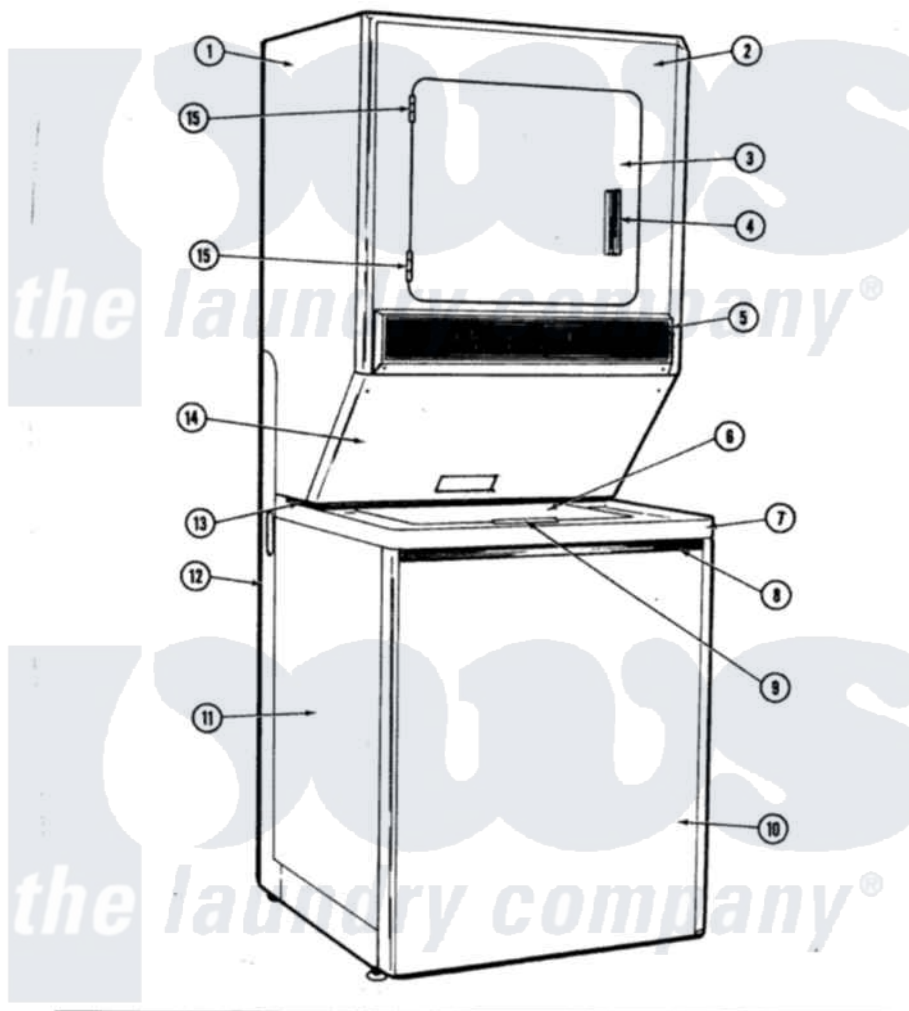

Maytag SE9900 08 - FRONT VIEW

SECTION: FRONT VIEW

MODEL: SE-S69900

Issue Date: 8/90

2

[Maytag Residential Maytag SE9900 Stacked Washer and Dryer Parts](#) Parts Diagram 08 - FRONT VIEW

[Click on the part number to view part](#)

Item	Original Part Number	Replaced By	Status	Part Description
1	308055			Cabinet
2	314474		Not Available	FRONT PANEL-WHITE
3	314475			Panel, Outer Door
4	314476		Not Available	HANDLE, DOOR
5	307851		Not Available	CONTROL PANEL
"	210932			Screw, No.8 X 9/16 Ctsk Note: Screw, Inlet Duct
6	215251		Not Available	LID-WHITE
7	207579		Not Available	TOP COVER (WHITE)
8	215266		Not Available	TRIM, FRONT PANEL
9	206667			Handle With Nuts
10	207205			Panel, Front
11	207207		Not Available	CABINET WHT
12	Y306110			Stand, Dryer
13	215245		Not Available	BRIDGE FOR TOP COVER NA
14	307844		Not Available	ACCESS PANEL (WHT)