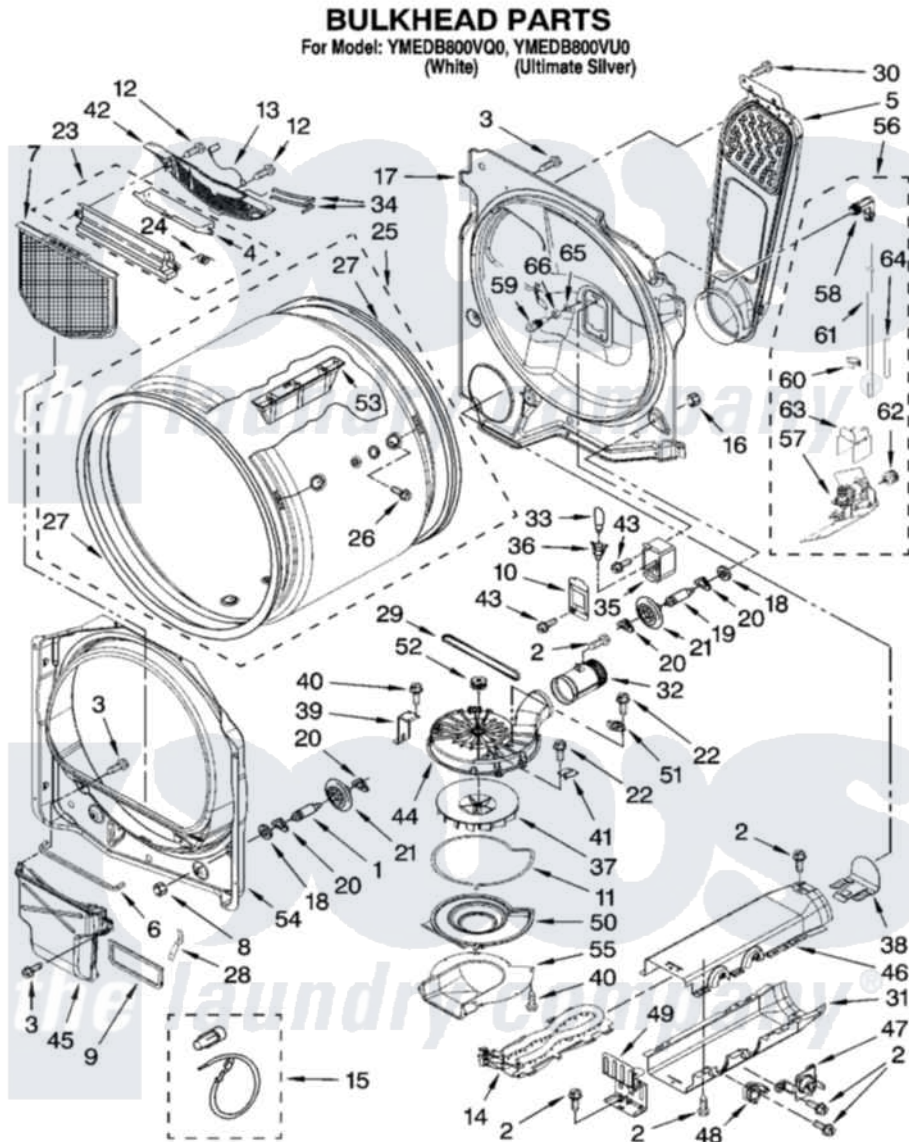

**Maytag YMEDB800VQ0 03 - BULKHEAD PARTS, OPTIONAL PARTS (NOT INCLUDED)**

W10237923

5

Maytag [Residential Maytag YMEDB800VQ0 Dryer Parts](#) Parts Diagram 03 - BULKHEAD PARTS, OPTIONAL PARTS (NOT INCLUDED)

[Click on the part number to view part](#)

Item	Original Part Number	Replaced By	Status	Part Description
1	8575324	<a href="#">W10359271</a>		Shaft, Drum Roller Threads
2	<a href="#">90767</a>			Screw, 8A X 3/8 HeX Washer Head Tapping
3	<a href="#">3390631</a>			Screw, 10-16 X 3/8
4	3394984	<a href="#">8563758</a>		Door, Lint Screen
5	<a href="#">8544730</a>			Air Duct Assembly
6	<a href="#">697813</a>			Seal, Outlet Housing
7	W10178353	<a href="#">W10120998</a>		Screen
8	3934666	<a href="#">W10080210</a>		Nut, 3/8 X 16
9	<a href="#">8544721</a>			Seal, Lint Duct
10	3402841	<a href="#">8532165</a>		Lens, Drum Light
11	<a href="#">8573068</a>			Seal, Blower Cover
12	<a href="#">3387230</a>			Screw, 10-16 X 13/16
13	3392258	<a href="#">3393840</a>		Wire
14	W10044440		Not Available	HEATER ELEMENT