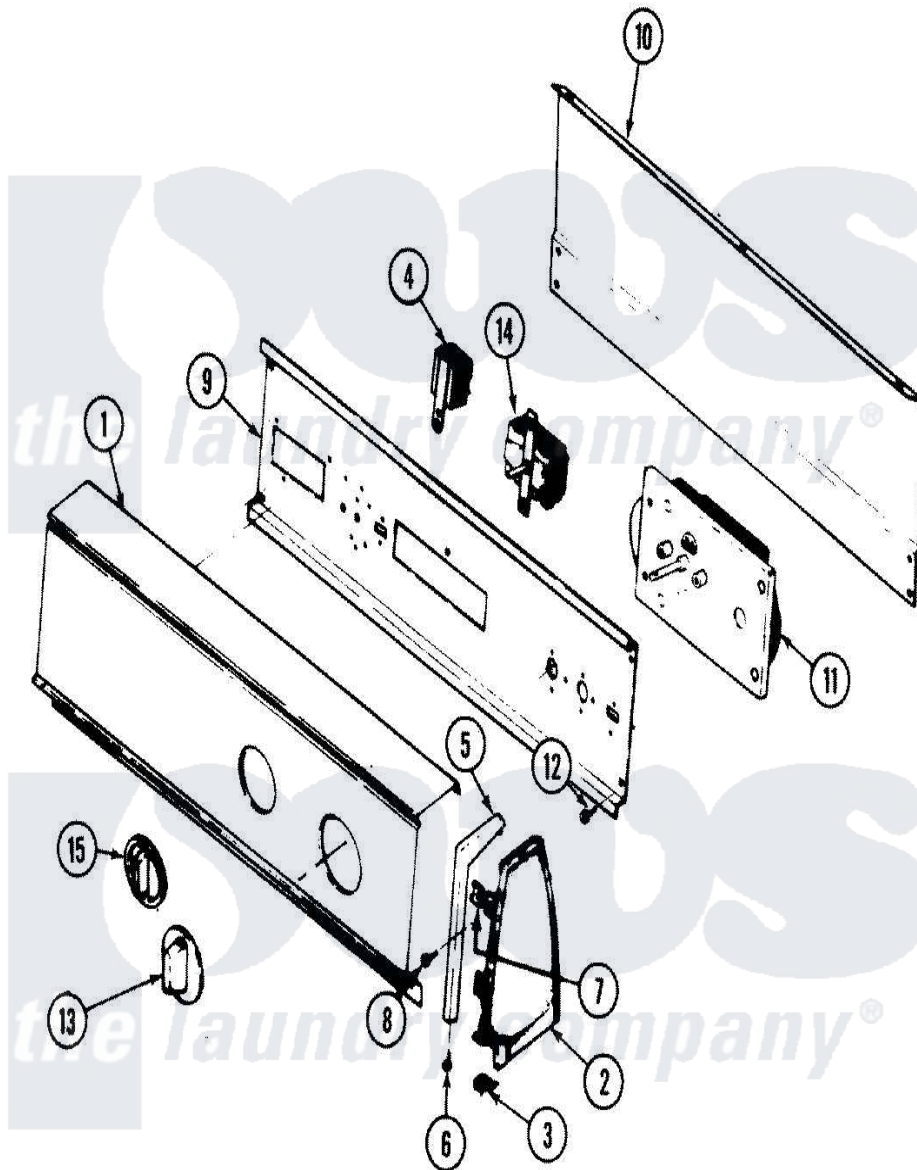

Norge DEL203AC 02 - CONTROL PANEL (REV. E)

Norge Residential Norge DEL203AC Dryer Parts Parts Diagram 02 - CONTROL PANEL (REV. E)

[Click on the part number to view part](#)

Item	Original Part Number	Replaced By	Status	Part Description
1	53-1284			Control Panel
2	35-2488	21001452		Cap- End
"	25-7649	910187		Screw
"	25-7697	25-2219		Screw
"	25-7702			Speedclip, End Cap To Control Panel
"	25-7851			Speedclip, End Cap To Top
"	35-2487	21001451		Cap- End
3	25-7691		Not Available	SCREW, END CAP TO TOP
"	25-7851			Speedclip, End Cap To Top
4	63-6731	53-1639		Buzzer Assembly
"	25-3092	90767		Screw, 8A X 3/8 HeX Washer Head Tapping
5	53-0278		Not Available	TRIM, END CAP (LT)
"	53-0277		Not Available	TRIM, END CAP (RT)
6	25-7760			Screw
7	25-7702			Speedclip, End Cap To Control

7	45-1192			Panel
8	25-3092	90767		Screw, 8A X 3/8 HeX Washer Head Tapping
9	53-1676			Shield, Control
10	35-2688	21001460		Shield, Rear
11	63-6743	31001484		Resistor Assembly
"	53-1758			Timer
12	25-7435	33002917		Screw, No.10-16
13	53-1530	31001219		Knob Ski
14	53-0344		Not Available	SWITCH, TEMPERATURE
"	25-3092	90767		Screw, 8A X 3/8 HeX Washer Head Tapping
15	35-2186		Not Available	KNOB, SELECTOR
NI	53-1447-2		Not Available	MANUAL, USE & CARE
16	63-5577		Not Available	MANUAL, USE & CARE