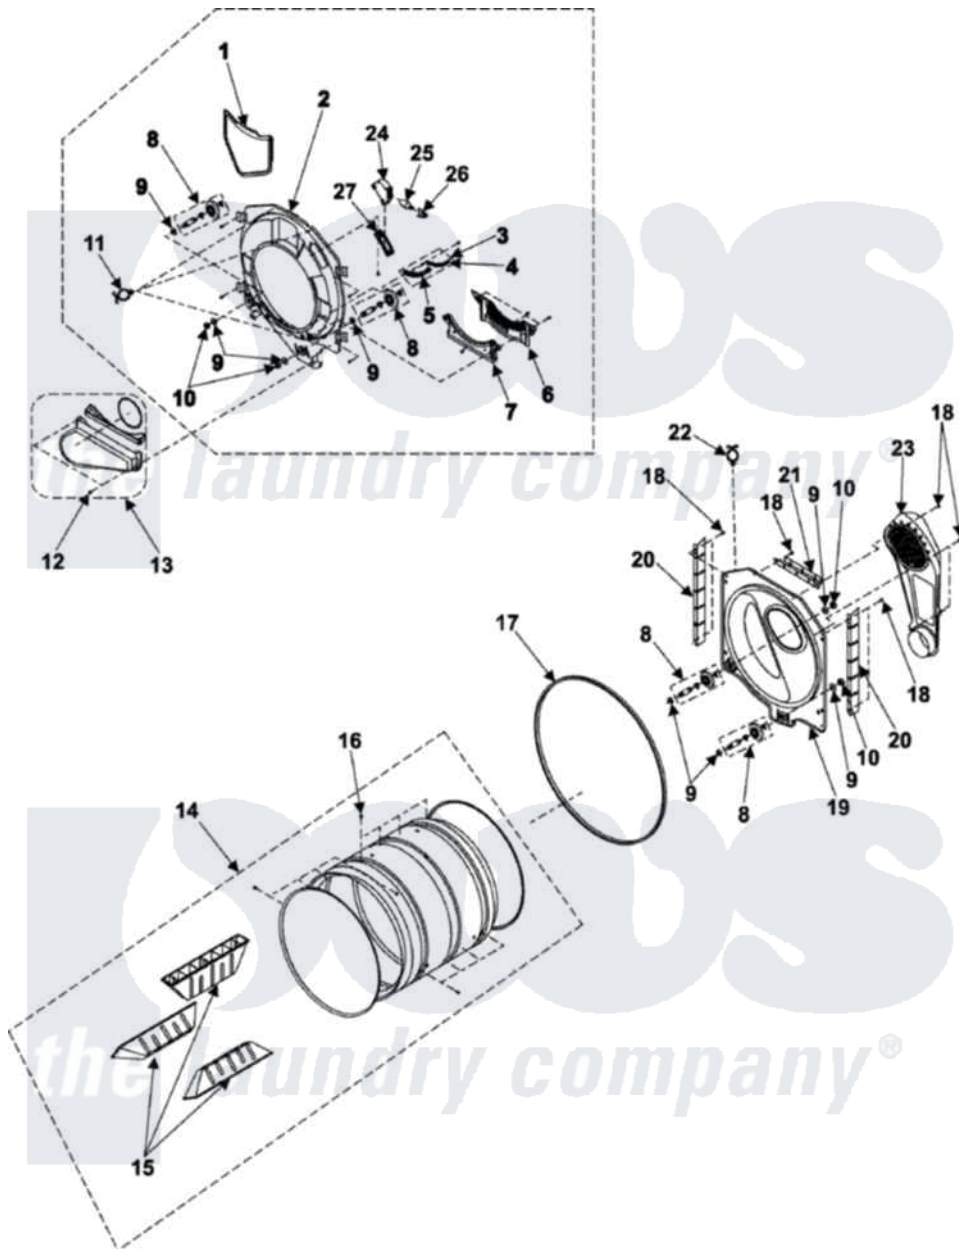

Samsung DV316BEC 05 - DRUM

Samsung Residential Samsung DV316BEC Dryer Parts Parts Diagram 05 - DRUM
 Click on the part number to view part

Item	Original Part Number	Replaced By	Status	Part Description
1	DC61-01521A	DC61-02613A		Case Filter
2	DC97-10362A		Not Available	ASSY-S.DRUM FRONT
3	DC97-08889A	35001150		Assembly-Guide Sensor
4	DC61-01231A	35001241		Plate-Sensor
5	DC61-01235A		Not Available	GUIDE-SENSOR
6	DC63-00675A		Not Available	COVER-FILTER(B)
7	DC63-00538A	35001144		Cover-Filter
8	DC97-07523A	W10177428		Assembly, Roller-Support
9	DC60-60060A	35001133		Washer, Support
10	DC60-50145A	23001661		Nut M10
11	6046-000310			Stand Off
12	6002-000231		Not Available	Screw-Tapping (5)
13	DC97-07526A	35001140		Assembly, Lint Duct
14	DC97-10355A		Not Available	ASSY-DRUM WRAPPER
15	DC66-00436A		Not Available	DRUM-LIFTER
16	6002-001204		Not Available	SCREW-TAPPING

17	6602-001314	W10205415		Belt
18	6002-000239		Not Available	Screw-Tapping (10)
19	DC66-00398B		Not Available	DRUM-BACK;WINGS-DRYER
20	DC61-01238A	35001145		Bracket, Upper Rear Bulkhead
21	DC61-01237A	35001146		Channel Bracket, Rear Bulkhead
22	DC61-40081A	M0585401		Tie, Wire
23	DC97-07521A		Not Available	ASSY-DUCT AIR
24	DC61-01220A	35001143		Guide-Lamp
25	4713-001199	22002263		Lamp
26	DC47-00021A	35001148		Socket-Lamp
27	DC63-00531A	35001139		Cover-Lamp