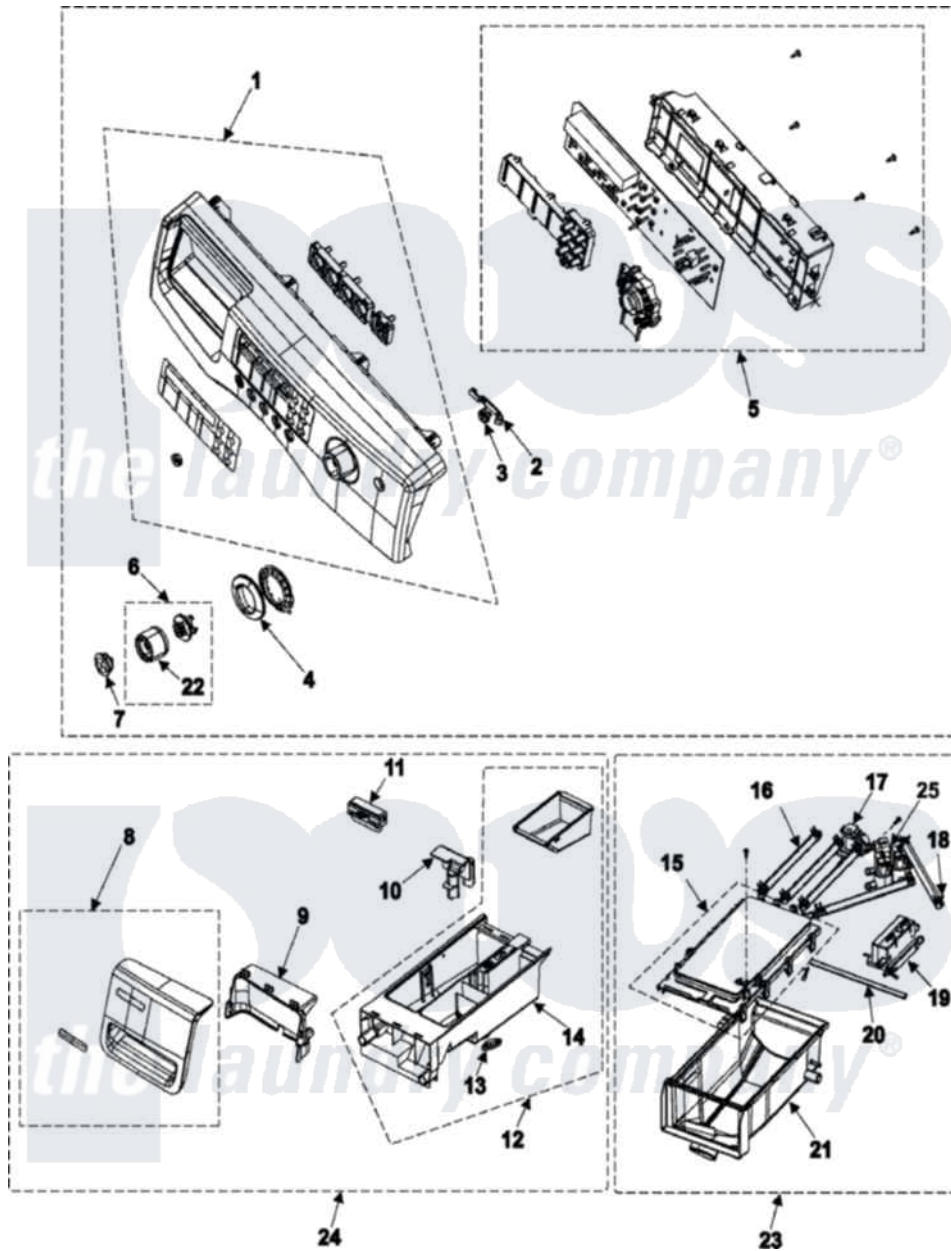

# Samsung WF306LAW 02 - CONTROL PANEL/HOUSING-DRAWER

Samsung [Residential Samsung WF306LAW Washer Parts](#) Parts Diagram 02 - CONTROL PANEL/HOUSING-DRAWER  
 Click on the part number to view part

Item	Original Part Number	Replaced By	Status	Part Description
1	DC97-10513D		Not Available	ASSY-S.PANEL CONTROL
2	DC66-00413A	<a href="#">34001419</a>		Lever, Power
3	DC64-01105A		Not Available	BUTTON-PUSH(P)
4	Y00000000		Not Available	SEE NOTE WINDOW ENCODER CURRENTLY UNAVAILABLE
5	YMFSF3WLAT0		Not Available	ASSY PCB PARTS(M)
6	<a href="#">DC97-10511A</a>			Assembly-Knob Encoder
7	<a href="#">DC64-01108A</a>			Button-Encoder
8	DC97-10960A		Not Available	ASSY-PANEL DRAWER
9	DC64-01113A		Not Available	HANDLE-DRAWER
10	DC67-00121B	<a href="#">34001401</a>		Cap, Rinse
11	DC61-01171A	<a href="#">34001239</a>		Separator
12	DC97-08774B		Not Available	ASSY-S.DRAWER
13	DC63-00516A		Not Available	COVER-DETERGENT
14	DC61-01170A		Not Available	BODY-DRAWER
15	DC61-00027A		Not Available	CAP-DRAWER

"	DC97-08800A	<a href="#">34001284</a>	ASSEMBLY-S HouSing Drawer
16	DC67-00051B	<a href="#">34001210</a>	Hose-Dispe
17	<a href="#">DC62-30312J</a>		Valve-Water
18	DC65-00008A	<a href="#">596669</a>	Clamp, Manifold
19	DC97-10417A	Not Available	ASSY-GUIDE WATER
20	DC67-00089F	Not Available	HOSE-WATER
21	DC61-01167C	Not Available	HOUSING-DRAWER(L);WF326LAW,PP
22	DC64-01084A	Not Available	KNOB-ENCODER(1);K4-PJT,ABS,-,-
23	DC97-07125D	Not Available	ASSY-HOUSING DRAWER
24	DC97-10336D	Not Available	ASSY-DRAWER
25	<a href="#">DC62-30314K</a>		Valve-Water