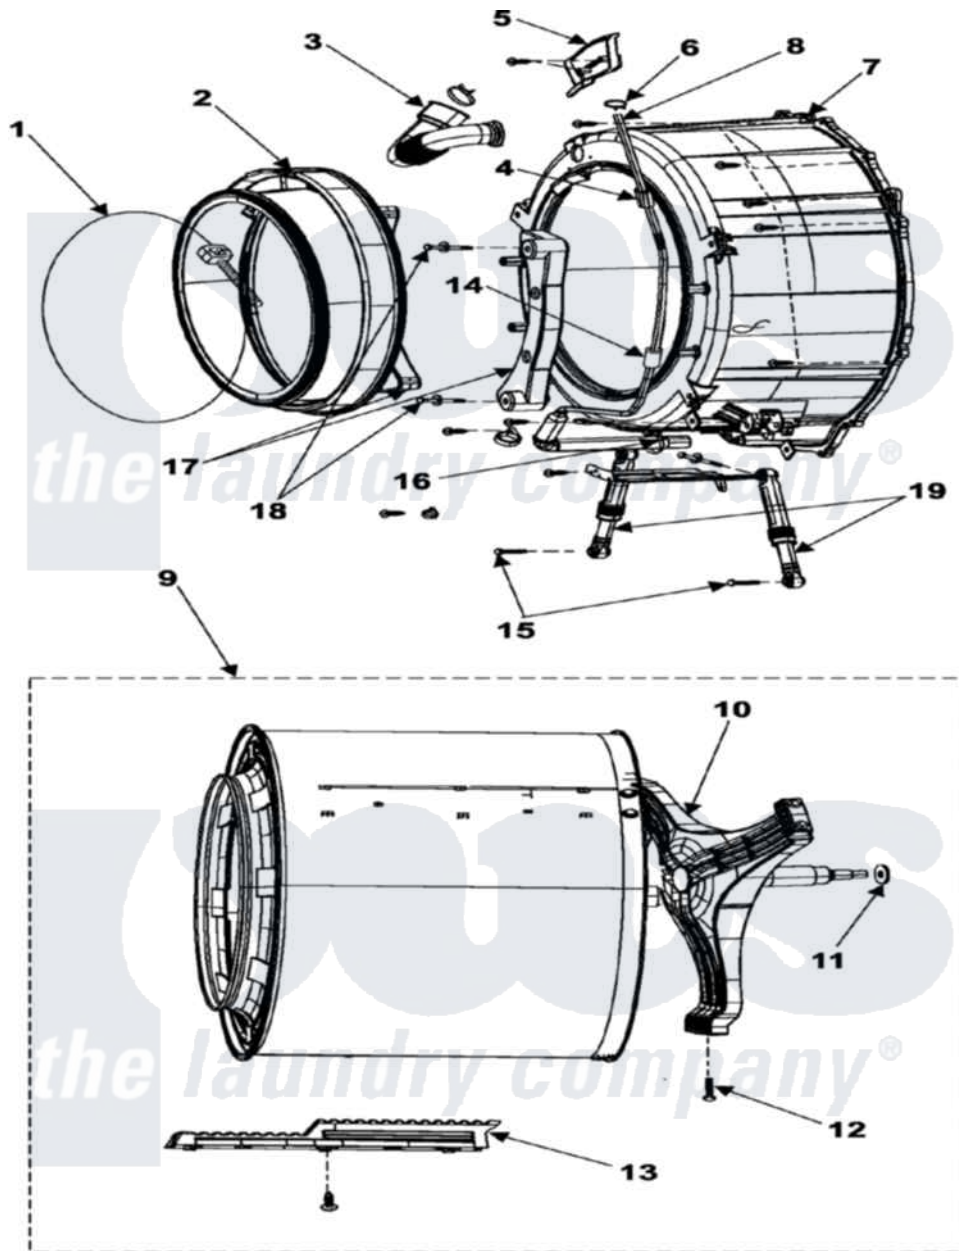

Samsung WF306LAW 06 - TUB FRONT

Samsung [Residential Samsung WF306LAW Washer Parts](#) Parts Diagram 06 - TUB FRONT
 Click on the part number to view part

Item	Original Part Number	Replaced By	Status	Part Description
1	DC97-04981D	34001306		Clamp, Bellow To Tub
2	DC64-00802A	34001302		Door-Diaphragm
3	DC67-00122A	34001304		Hose-Drawer Tub
4	DC63-10003E	34001301		Sleeve, Pressure Switch Hose
5	DC61-01172A	34001300		Guide, Water
6	DC61-70029C	34001169		Clamp, Hose
7	DC97-08650C		Not Available	ASSY-SEMI TUB FRONT
8	DC67-00124A	34001308		Hose-Resurre
9	DC97-10337A		Not Available	ASSY-DRUM
10	DC97-06986A	34001288		Asst-Flange Shaft
11	6031-001523		Not Available	WASHER-WAVE;SK5,- ,ID35,OD45,
12	6011-001491	34001277		Screw
13	DC66-00434A		Not Available	DRUM-LIFTER
14	DC63-10002D		Not Available	SPONGE-HARNES
15	Y00000000		Not Available	SEE NOTE BOLT-HEX CURRENTLY UNAVAILABLE

16	DC65-00009A	285655	Clamp, Hose
17	DC67-00139A	34001276	Counterweight, Front
18	DC97-02412F	34001158	Bolt Assembly
19	DC66-00343C	34001303	Shock Absorber