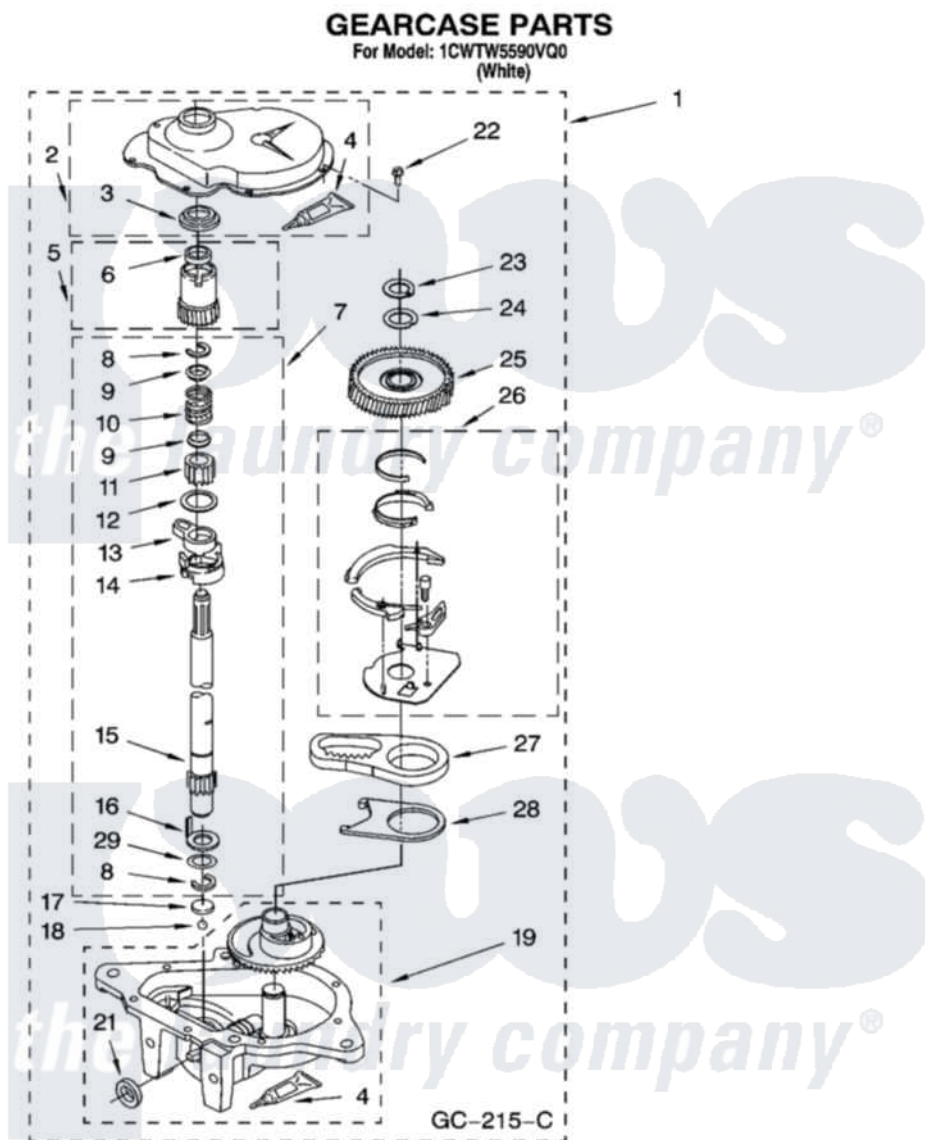

Whirlpool 1CWTW5590VQ0 08 - GEARCASE PARTS

12

W10239435

Whirlpool [Residential Whirlpool 1CWTW5590VQ0 Washer Parts](#) Parts Diagram 08 - GEARCASE PARTS

[Click on the part number to view part](#)

Item	Original Part Number	Replaced By	Status	Part Description
1	3360630	3360629		Gearcase
2	285202			Cover, Gearcase
3	3349985			Seal, Gearcase Cover
4	285195			Sealer Sealer, Gasket
5	63320	285362		Gear and Pinion
6	356427			Seal, Spin Pinion
7	389387			Shaft, Agitator
8	90369		Not Available	Ring, Retaining (2)
9	62677			Retainer, Spring
10	62676			Spring, Agitator
11	63273	285509		Shaft, Agitator
12	62619			Washer, Agitator Gear
13	62580	285206		Cam-Agitator
14	62581	285206		Cam-Agitator
15	285509			Shaft, Agitator
16	62618			Washer, Cam Thrust

17	16018	285205	Bearing
18	85529	285205	Bearing
19	389230	285515	Gearcase
21	285352		Seal Kit, Thrust Plug
22	3351614		Screw, Gearcase Cover Mounting
23	3362552	285765	Ring-Retr
24	285735	285766	Washer Kit, Thrust
25	62570	285362	Gear and Pinon
26	388253	999516	Shelf-Glas
27	3349296	8546456	Rack, Connecting
28	62621		Actuator, Shift
29	388815		Washer, Intermediate 1 3976263 Miscellaneous Parts Bag 2 3976300 Washer, Inlet Hose 3 3366913 Clamp, Hose