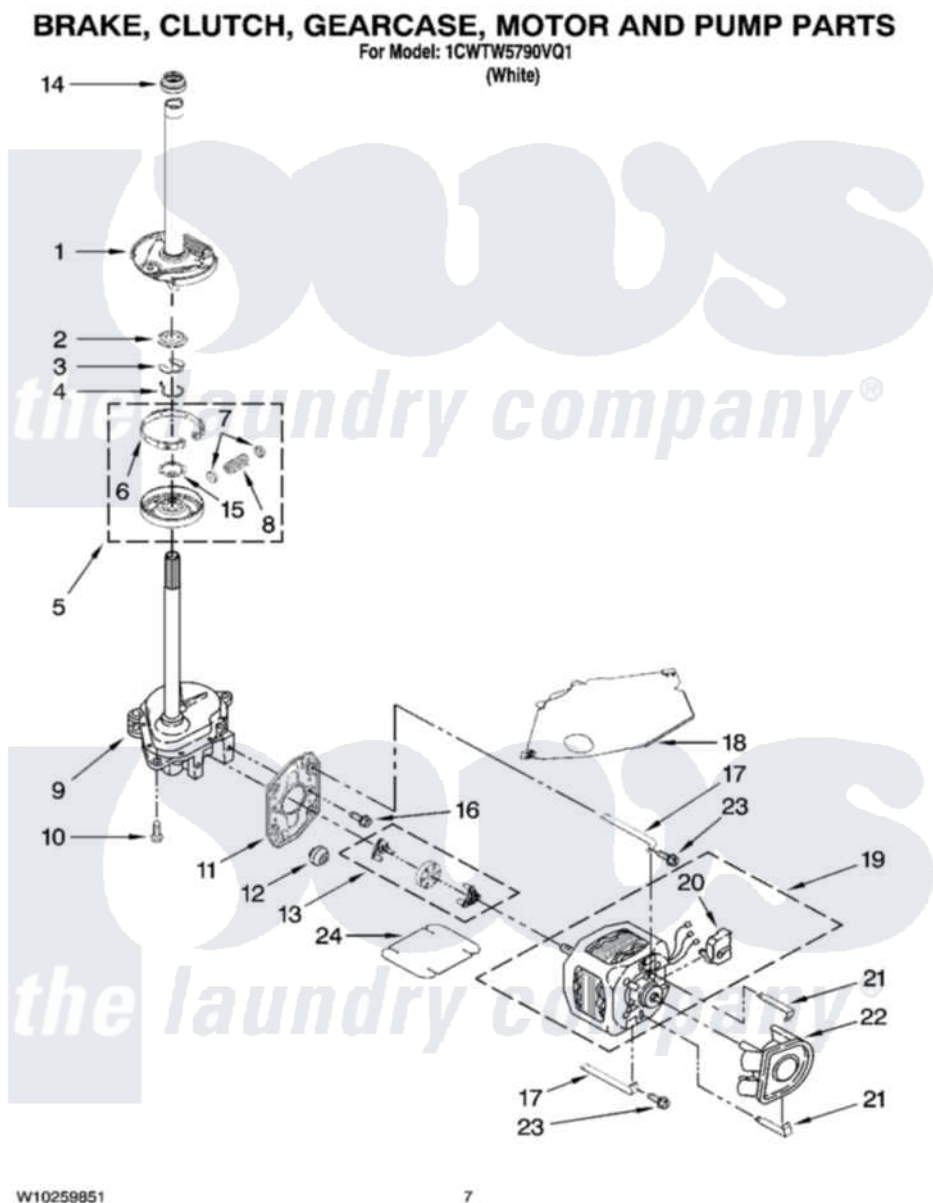

Whirlpool 1CWTW5790VQ1 04 - BRAKE, CLUTCH, GEARCASE, MOTOR AND PUMP PARTS

W10259851

7

Whirlpool [Residential Whirlpool 1CWTW5790VQ1 Washer Parts](#) Parts Diagram 04 - BRAKE, CLUTCH, GEARCASE, MOTOR AND PUMP PARTS
Click on the part number to view part

Item	Original Part Number	Replaced By	Status	Part Description
1	388952	285792		Basketdrive
2	63292			Washer, Spin Tube Thrust
3	62697	W10080230		Ring, Spin Tube Support
4	63283	285353		Ring
5	3951311	285785		Clutch
6	3951308	285790		Lining
7	62646			Cap, Clutch Spring
8	3946792			Spring And Damper Assembly
9	3360630	3360629		Gearcase
10	3357334	3400516		Screw Anti-Rattle
11	62611			Plate, Motor Mount To Gearcase
12	62691			Grommet, Motor
13	3364003	285753A		Coupling
14	8577374			Seal, Centerpost

15	3355454		Clip, Main Drive
16	3400516		Screw Anti-Rattle
17	W10086010		Retainer, Motor
18	3362089		Shield, Tub To Motor
19	8528157	661600	Motor, Main Drive
20	3952056		Switch, Main Drive Motor
21	8546127		Retainer, Pump
22	3363394		Pump
23	3387485	273556	Screw, 10-16 X 5/8
24	3946532		Shield, Motor