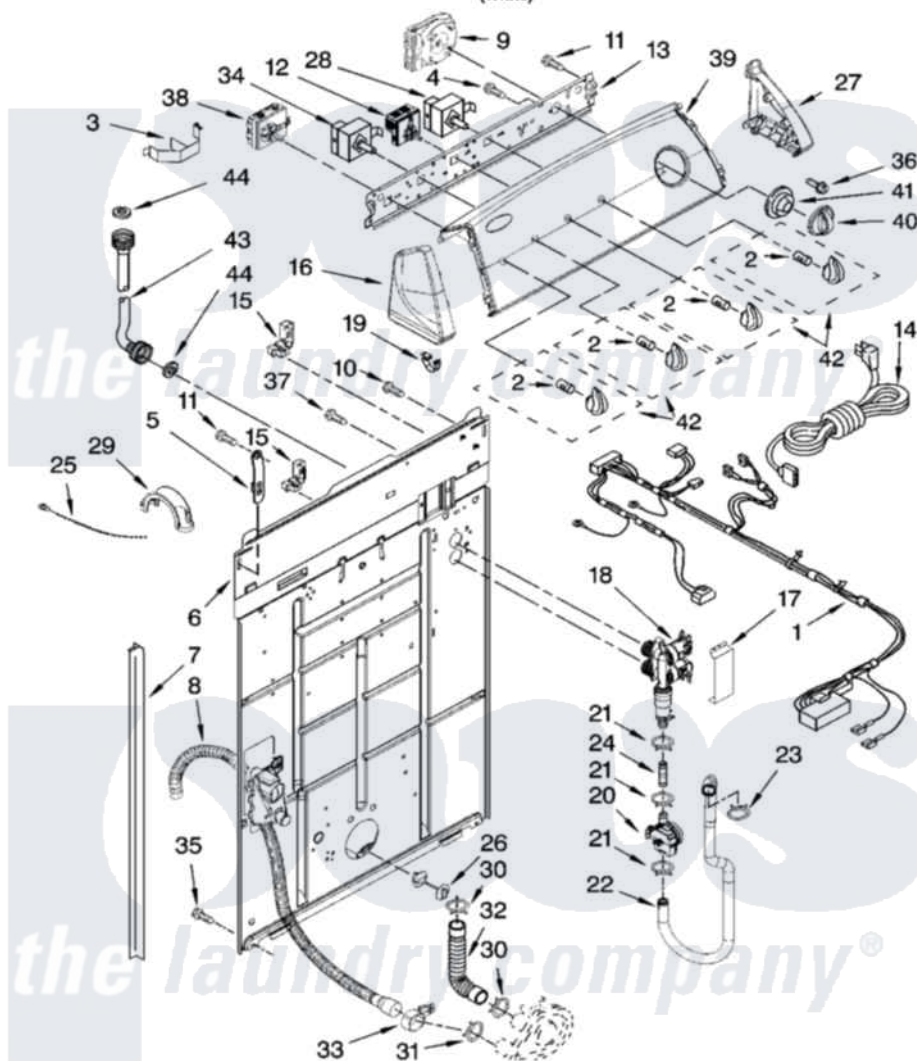

## CONTROLS AND REAR PANEL PARTS

For Model: 1CWTW57ESVW0  
(White)

W10239442

3

Whirlpool Residential Whirlpool 1CWTW57ESVW0 Washer Parts Parts Diagram 02 - CONTROLS AND REAR PANEL PARTS

[Click on the part number to view part](#)

Item	Original Part Number	Replaced By	Status	Part Description
1	<a href="#">W10180973</a>			Harness, Wiring
2	<a href="#">8536939</a>			Clip, Knob
3	<a href="#">8055003</a>			Clip, Harness And Pressure Switch
4	<a href="#">3400073</a>			Screw, Ground
5	<a href="#">8568314</a>			Strap, Console
6	<a href="#">W10194451</a>			Panel, Rear
7	<a href="#">62747</a>			Pad, Rear Panel
8	<a href="#">W10189267</a>			Drain Hose Assembly
9	<a href="#">W10177827</a>			Timer, Control
10	<a href="#">3351614</a>			Screw, Gearcase Cover Mounting
11	<a href="#">90767</a>			Screw, 8A X 3/8 HeX Washer Head Tapping
12	W10177795	<a href="#">W10292584</a>		Switch-Sen
13	<a href="#">8566003</a>			Bracket, Control
14	8578842	<a href="#">285800</a>		Cord-Power