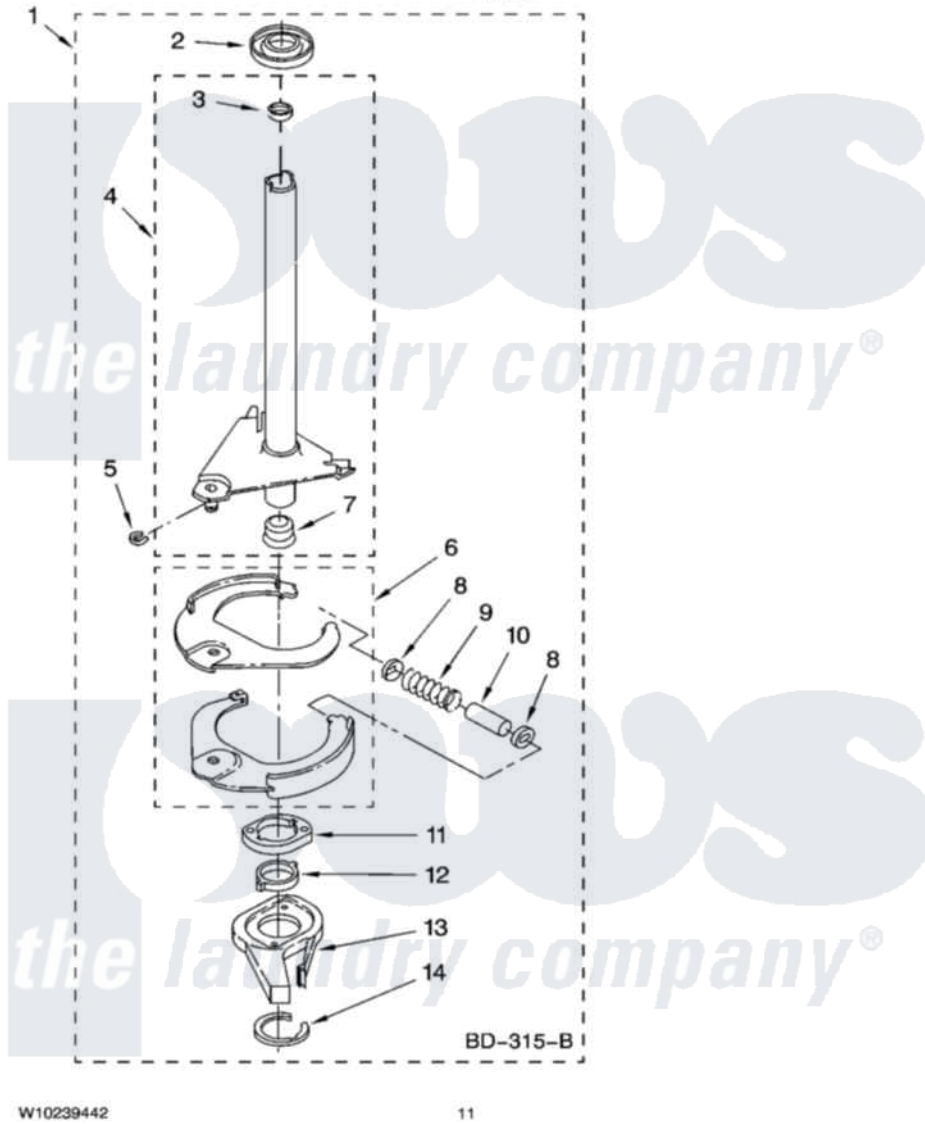

Whirlpool 1CWTW57ESVW0 07 - BRAKE AND DRIVE TUBE PARTS

BRAKE AND DRIVE TUBE PARTS

For Model: 1CWTW57ESVW0
(White)

W10239442

11

Whirlpool [Residential Whirlpool 1CWTW57ESVW0 Washer Parts](#) Parts Diagram 07 - BRAKE AND DRIVE TUBE PARTS

[Click on the part number to view part](#)

Item	Original Part Number	Replaced By	Status	Part Description
1	388952	285792		Basketdrive
2	62658			Ring, Thrust
3	356427			Seal, Spin Pinion
4	64027	64208		Tube-Spin
5	64035	W10083190		Ring, Retaining
6	64232	285438		Shoe-Brake
7	62703	8546462		"T" Bearing, Spin Tube
8	3353956	285658		Sleeve
9	387806		Not Available	Spring, Brake
10	3355360	285658		Sleeve
11	661516	8546461		Cam, Brake Release
12	63022			Sleeve, Cam
13	64194	285790		Lining
14	90368	W10083200		Ring, Retaining
	BLANK		Not Available	Following Parts Not Illustrated
"	285208			Lubricant