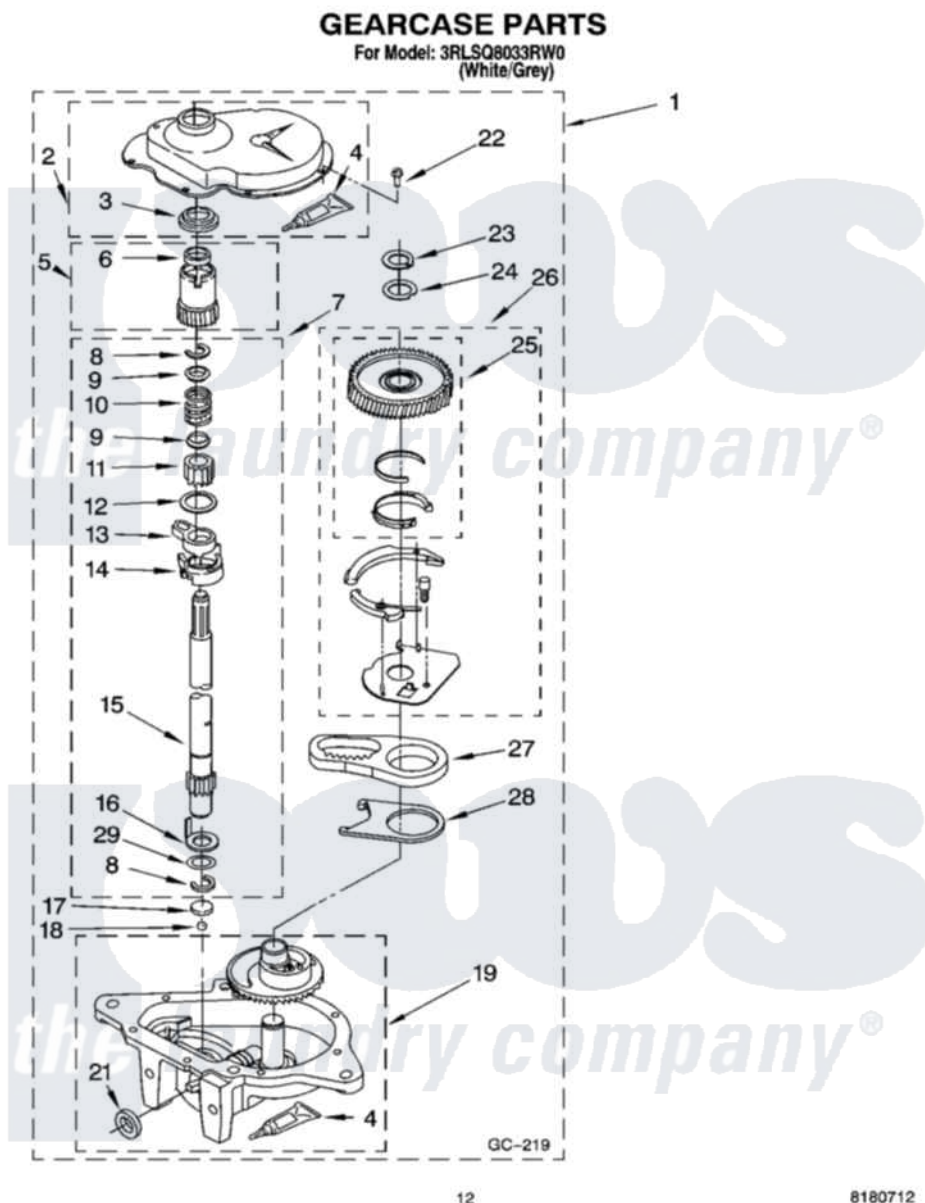

Whirlpool 3RLSQ8033RW0 08 - GEARCASE PARTS

12

8180712

Whirlpool [Residential Whirlpool 3RLSQ8033RW0 Washer Parts](#) Parts Diagram 08 - GEARCASE PARTS
Click on the part number to view part

Item	Original Part Number	Replaced By	Status	Part Description
1	3949118	3363395		Gearcase
2	285202			Cover, Gearcase
3	3349985			Seal, Gearcase Cover
4	285195			Sealer Sealer, Gasket
5	63320	285362		Gear and Pinon
6	356427			Seal, Spin Pinion
7	389387			Shaft, Agitator
8	90369		Not Available	Ring, Retaining (2)
9	62677			Retainer, Spring
10	62676			Spring, Agitator
11	63273	285509		Shaft, Agitator
12	62619			Washer, Agitator Gear
13	62580	285206		Cam-Agitator
14	62581	285206		Cam-Agitator
15	285509			Shaft, Agitator
16	62618			Washer, Cam Thrust

17	16018	285205	Bearing
18	85529	285205	Bearing
19	3366851	3363395	Gearcase
21	285352		Seal Kit, Thrust Plug
22	3351614		Screw, Gearcase Cover Mounting
23	3362552	285765	Ring-Retr
24	285735	285766	Washer Kit, Thrust
25	3348567	W102333584	Gear-Spin
26	285595		Neutral Assembly
27	3349296	8546456	Rack, Connecting
28	62621		Actuator, Shift
29	388815		Washer, Intermediate 1 3976263 Miscellaneous Parts Bag 2 3976300 Washer, Inlet Hose 3 3366913 Clamp, Hose