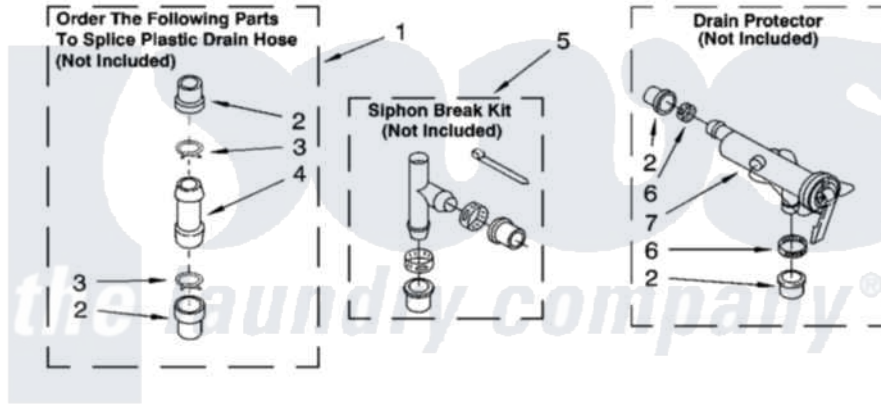

**WATER SYSTEM PARTS**

For Model: 3XLBR8543JQ2  
(Designer White)

WS400

8180180

13

Whirlpool [Residential Whirlpool 3XLBR8543JQ2 Washer Parts](#) Parts Diagram 09 - WATER SYSTEM PARTS  
Click on the part number to view part

Item	Original Part Number	Replaced By	Status	Part Description
1	<a href="#">285442</a>			Water System Parts
2	<a href="#">285321</a>			Water System Parts
3	370447	<a href="#">285655</a>		Clamp, Hose
4	<a href="#">16272</a>			Connector, Straight
5	<a href="#">285320</a>			Water System Parts
6	65349	<a href="#">285655</a>		Clamp, Hose
7	<a href="#">367031</a>			Water System Parts