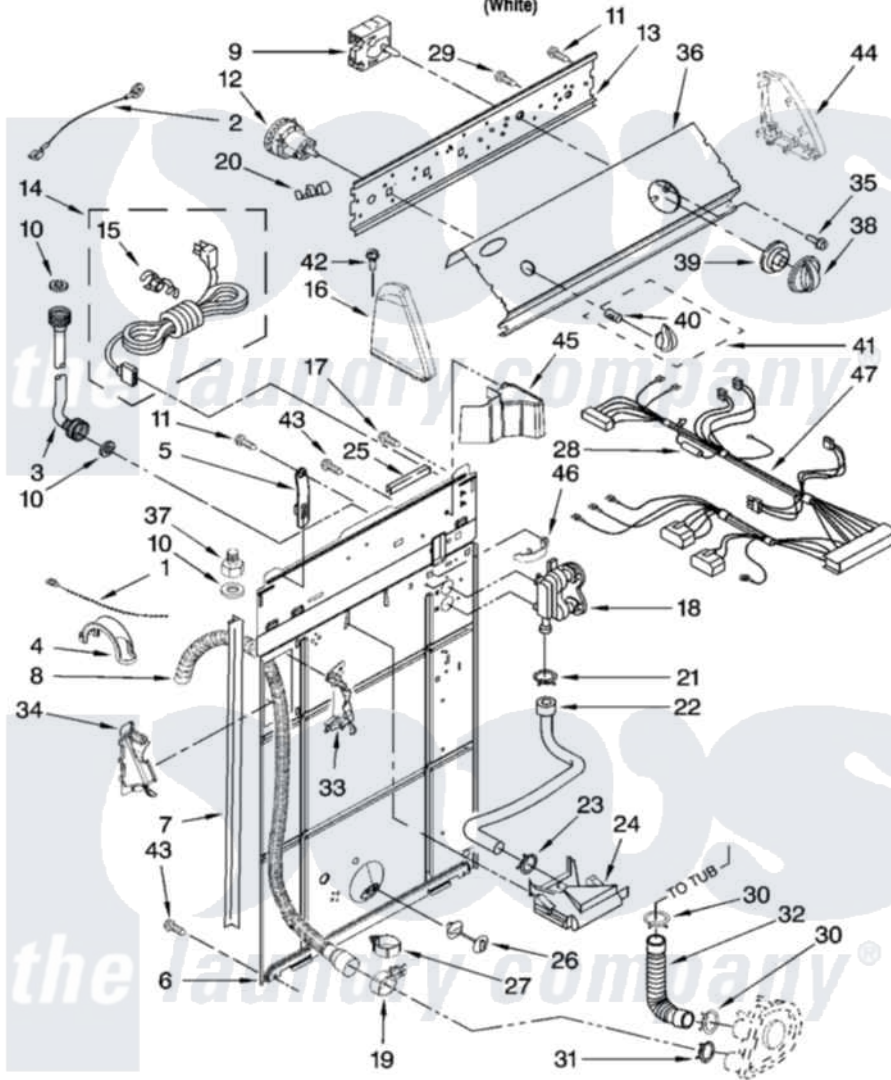

Whirlpool 3XWTW5105SQ0 02 - CONTROLS AND REAR PANEL PARTS

CONTROLS AND REAR PANEL PARTS

For Model: 3XWTW5105SQ0
(White)

W10112704

3

Whirlpool [Residential Whirlpool 3XWTW5105SQ0 Washer Parts](#) Parts Diagram 02 - CONTROLS AND REAR PANEL PARTS

Click on the part number to view part

Item	Original Part Number	Replaced By	Status	Part Description
1	3347868	W10339879		Tie, Cable
2	3398893	3395559		Wire
3	3949382			Hose, Water Inlet
"	3949383			Hose, Water Inlet
4	8577378			U-Bend, Drain Hose
5	8568314			Strap, Console
6	8541686			Panel, Rear
7	62747			Pad, Rear Panel
8	W10122138	W10096921		Drain Hose Assembly
9	W10163650			Timer, Control
10	3976300	16123		Washer Inlet-Hose Miscellaneous Parts Must be Ordered Separately.
11	90767			Screw, 8A X 3/8 HeX Washer Head Tapping
12	3366849	W10339228		Switch-WL
13	3948814			Bracket, Control

14	W10111545		Cord, Power
15	8559337	285777	Relief-Str
16	8271369	279962	Endcap
17	3351614		Screw, Gearcase Cover Mounting
18	3360397		Valve, Water Mixing
19	8541668		Clamp, Hose
20	357572	W10113937	Clip, Grounding
21	301958	596669	Clamp, Manifold
22	8541607	3357328	Hose, Vacuum Break
23	370450	596669	Clamp, Manifold
24	3347034		Break, Vacuum
25	303294	3367669	Protector, Edge
26	8519200		Support, Rear Panel
27	8541667		Clamp, Hose
28	3951198		Fuse
29	3400073		Screw, Ground
30	3363366	616099	Clamp
31	8317496	285655	Clamp, Hose
32	3951449	285871	Hose
33	8541669		Bucket, Drain Hose
34	8541658		Bucket, Drain Hose
35	3400818		Screw, Timer Mounting
36	W10095620		Panel, Console
37	3357397		Adapter, Water Inlet Hose
38	8566022		Knob, Timer
39	8566018		Dial,
40	8536939		Clip, Knob
41	8565944		Knob, Control
42	388326		Screw, 8-18 X 1.25
43	62863	3390631	Screw, 10-16 X 3/8
44	8271363	279962	Endcap
45	8314879		Shield, Inlet Valve
46	3349557		Retainer, Harness
47	3956874		Harness, Wiring