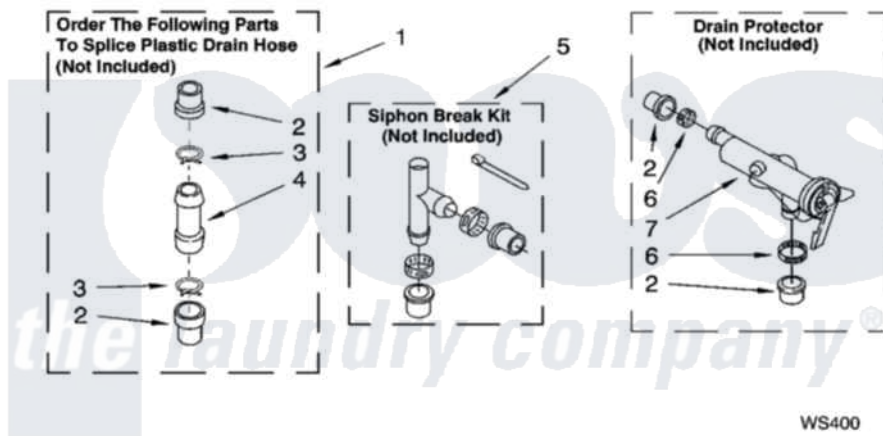

Whirlpool 7MBP11973MQ1 09 - WATER SYSTEM PARTS

WATER SYSTEM PARTS

FOR MODEL: 7MBP11973MQ1
(Designer White)

8180148

13

Whirlpool [Residential Whirlpool 7MBP11973MQ1 Washer Parts](#) Parts Diagram 09 - WATER SYSTEM PARTS
Click on the part number to view part

Item	Original Part Number	Replaced By	Status	Part Description
1	285442			Water System Parts
2	285321			Water System Parts
3	370447	285655		Clamp, Hose
4	16272			Connector, Straight
5	285320			Water System Parts
6	65349	285655		Clamp, Hose
7	367031			Water System Parts