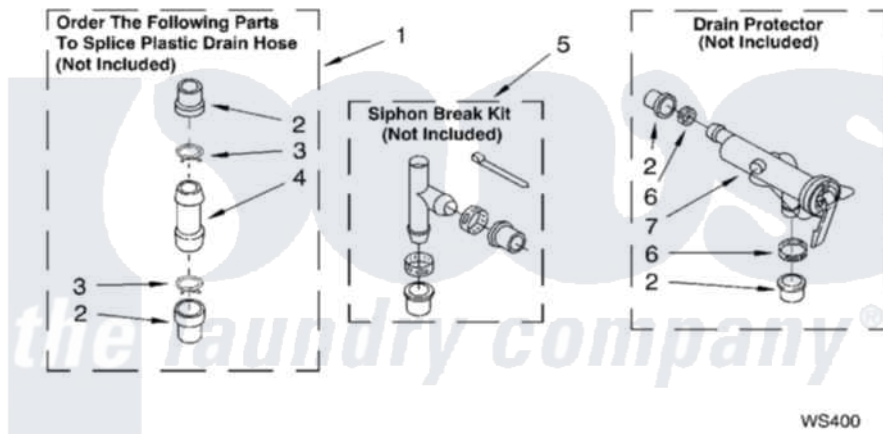

# Whirlpool 7MBPL9764MQ0 09 - WATER SYSTEM PARTS

## WATER SYSTEM PARTS

For Model: 7MBPL9764MQ0  
(Designer White)

8180119

13

Whirlpool [Residential Whirlpool 7MBPL9764MQ0 Washer Parts](#) Parts Diagram 09 - WATER SYSTEM PARTS  
Click on the part number to view part

Item	Original Part Number	Replaced By	Status	Part Description
1	<a href="#">285442</a>			Water System Parts
2	<a href="#">285321</a>			Water System Parts
3	370447	<a href="#">285655</a>		Clamp, Hose
4	<a href="#">16272</a>			Connector, Straight
5	<a href="#">285320</a>			Water System Parts
6	65349	<a href="#">285655</a>		Clamp, Hose
7	<a href="#">367031</a>			Water System Parts