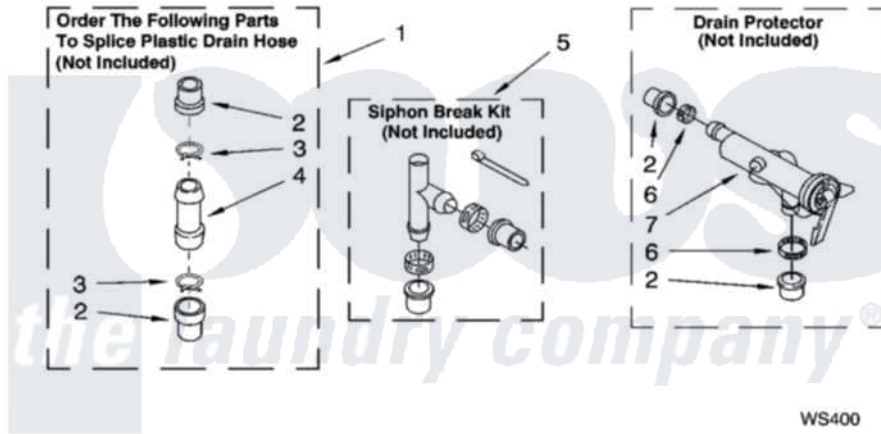

WATER SYSTEM PARTS

For Model: 7MLBR6103MT1
(Biscuit)

WS400

8180145

13

Whirlpool [Residential Whirlpool 7MLBR6103MT1 Washer Parts](#) Parts Diagram 09 - WATER SYSTEM PARTS
Click on the part number to view part

Item	Original Part Number	Replaced By	Status	Part Description
1	285442			Water System Parts
2	285321			Water System Parts
3	370447	285655		Clamp, Hose
4	16272			Connector, Straight
5	285320			Water System Parts
6	65349	285655		Clamp, Hose
7	367031			Water System Parts