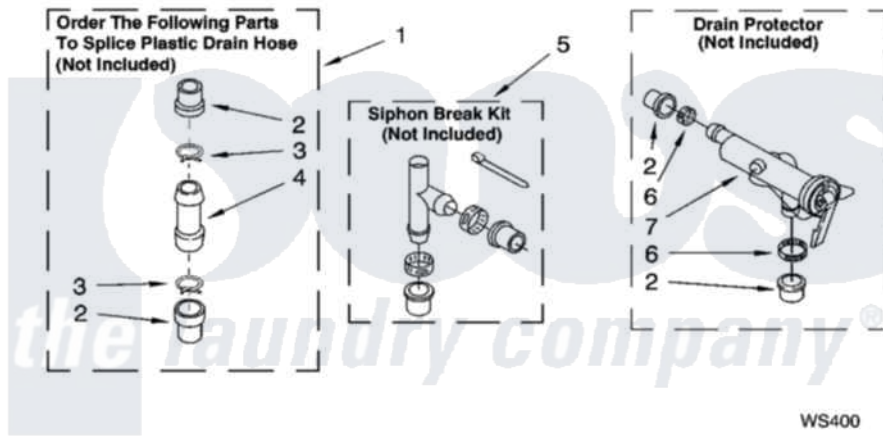

WATER SYSTEM PARTS

For Model: 7MLBR7333MT1
(Biscuit)

8180153

13

Whirlpool [Residential Whirlpool 7MLBR7333MT1 Washer Parts](#) Parts Diagram 09 - WATER SYSTEM PARTS
Click on the part number to view part

Item	Original Part Number	Replaced By	Status	Part Description
1	285442			Water System Parts
2	285321			Water System Parts
3	370447	285655		Clamp, Hose
4	16272			Connector, Straight
5	285320			Water System Parts
6	65349	285655		Clamp, Hose
7	367031			Water System Parts