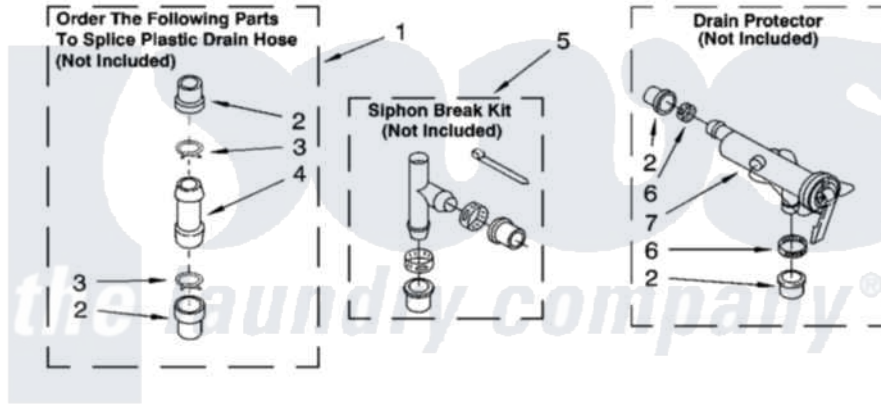

WATER SYSTEM PARTS

For Model: 7MLBR7333MT2
(Biscuit)

WS400

8180188

13

Whirlpool [Residential Whirlpool 7MLBR7333MT2 Washer Parts](#) Parts Diagram 09 - WATER SYSTEM PARTS
Click on the part number to view part

Item	Original Part Number	Replaced By	Status	Part Description
1	285442			Water System Parts
2	285321			Water System Parts
3	370447	285655		Clamp, Hose
4	16272			Connector, Straight
5	285320			Water System Parts
6	65349	285655		Clamp, Hose
7	367031			Water System Parts