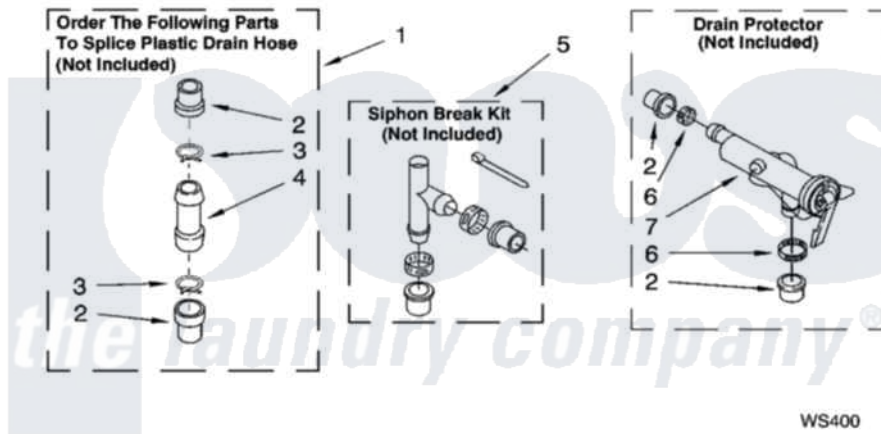

WATER SYSTEM PARTS

For Models: 7MLBR8444MQ1, 7MLBR8444MT1
(Designer White) (Biscuit)

8180152

13

Whirlpool [Residential Whirlpool 7MLBR8444MT1 Washer Parts](#) Parts Diagram 09 - WATER SYSTEM PARTS
Click on the part number to view part

Item	Original Part Number	Replaced By	Status	Part Description
1	285442			Water System Parts
2	285321			Water System Parts
3	370447	285655		Clamp, Hose
4	16272			Connector, Straight
5	285320			Water System Parts
6	65349	285655		Clamp, Hose
7	367031			Water System Parts