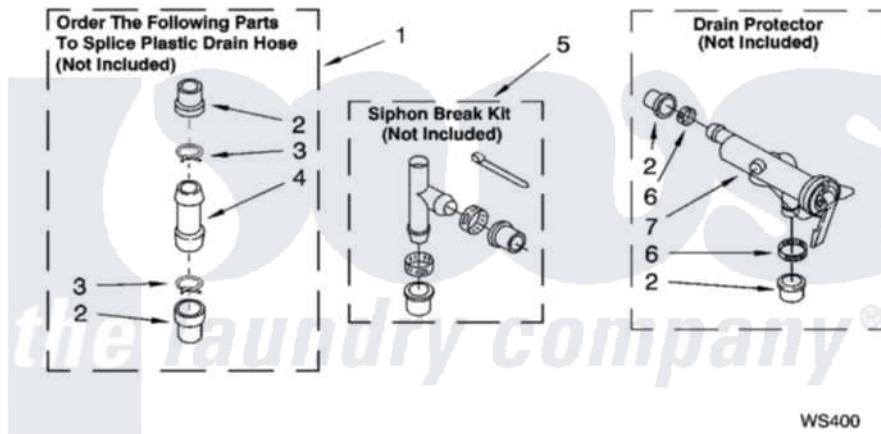

WATER SYSTEM PARTS

For Model: 7MLSQ8000JQ6
(Designer White)

WS400

8180140

13

[Whirlpool Residential Whirlpool 7MLSQ8000JQ6 Washer Parts](#) Parts Diagram 09 - WATER SYSTEM PARTS
Click on the part number to view part

Item	Original Part Number	Replaced By	Status	Part Description
1	285442			Water System Parts
2	285321			Water System Parts
3	370447	285655		Clamp, Hose
4	16272			Connector, Straight
5	285320			Water System Parts
6	65349	285655		Clamp, Hose
7	367031			Water System Parts