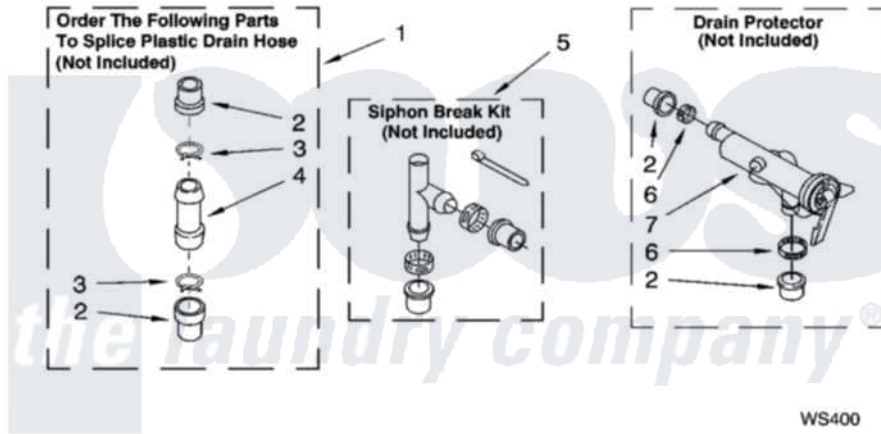

**WATER SYSTEM PARTS**

For Models: 7MLSR6232JQ5, 7MLSR6232JT5  
(Designer White) (Biscuit)

8180144

13

Whirlpool Residential Whirlpool 7MLSR6232JQ5 Washer Parts Parts Diagram 09 - WATER SYSTEM PARTS  
Click on the part number to view part

Item	Original Part Number	Replaced By	Status	Part Description
1	<a href="#">285442</a>			Water System Parts
2	<a href="#">285321</a>			Water System Parts
3	370447	<a href="#">285655</a>		Clamp, Hose
4	<a href="#">16272</a>			Connector, Straight
5	<a href="#">285320</a>			Water System Parts
6	65349	<a href="#">285655</a>		Clamp, Hose
7	<a href="#">367031</a>			Water System Parts