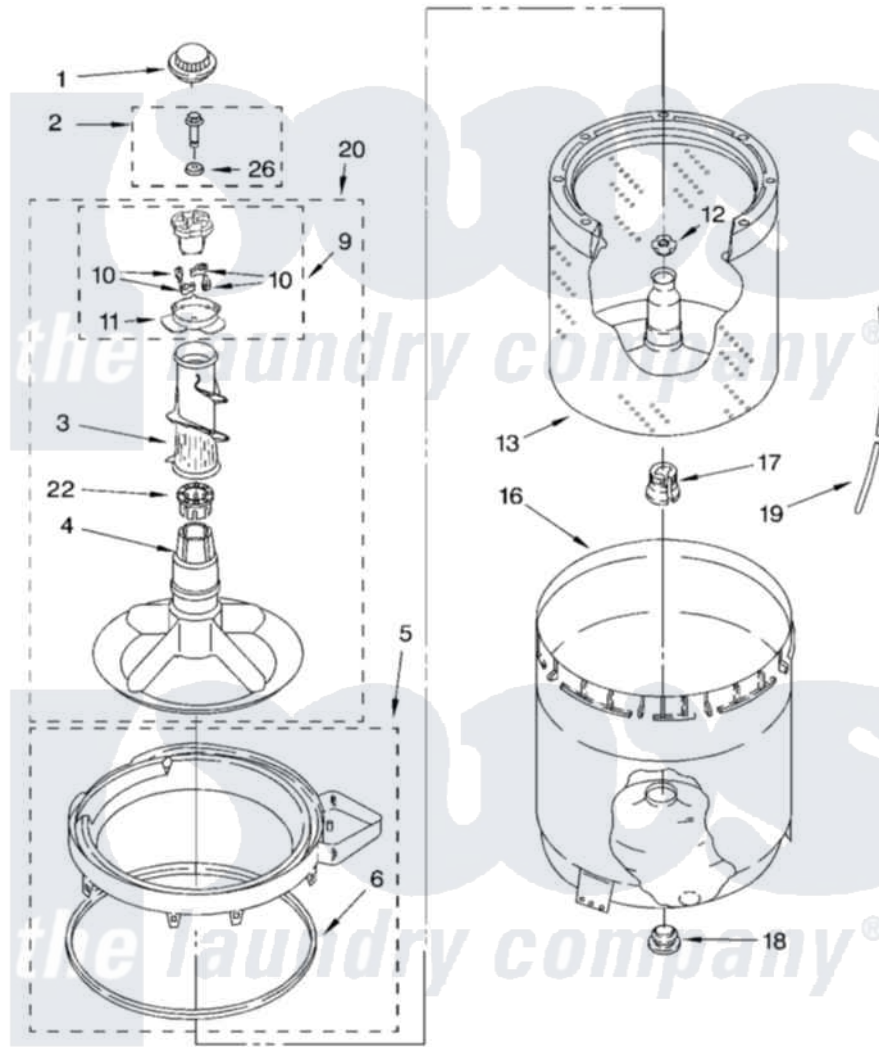

Whirlpool 7MLSR8534MQ0 03 - AGITATOR, BASKET AND TUB PARTS

AGITATOR, BASKET AND TUB PARTS

For Model: 7MLSR8534MQ0
(Designer White)

8180081

5

Whirlpool Residential Whirlpool 7MLSR8534MQ0 Washer Parts Parts Diagram 03 - AGITATOR, BASKET AND TUB PARTS

Click on the part number to view part

Item	Original Part Number	Replaced By	Status	Part Description
1	3355758			Cap, Agitator
2	358237			Screw And Washer
3	3363003			Mover, Clothes
4	3347288			Agitator
5	8528150	W10445870		Ring-Tub
6	3976308			Gasket, Tub Ring
9	3363663	285811		Cam-Agitator
10	3366877	80040		Dog-Agitator
11	3363661			Bearing, Driven Cam
12	21366			Nut, Spanner
13	3951989	W10389329		Clothes Container, Assembly
16	63849			Strain Relief, Power Cord
17	389140			Tub Block, Basket Drive
18	383727			Gasket, Centerpodt
19	3347780	353244		Hose, Pressure Switch
20	3946501			Agitator, Assembly