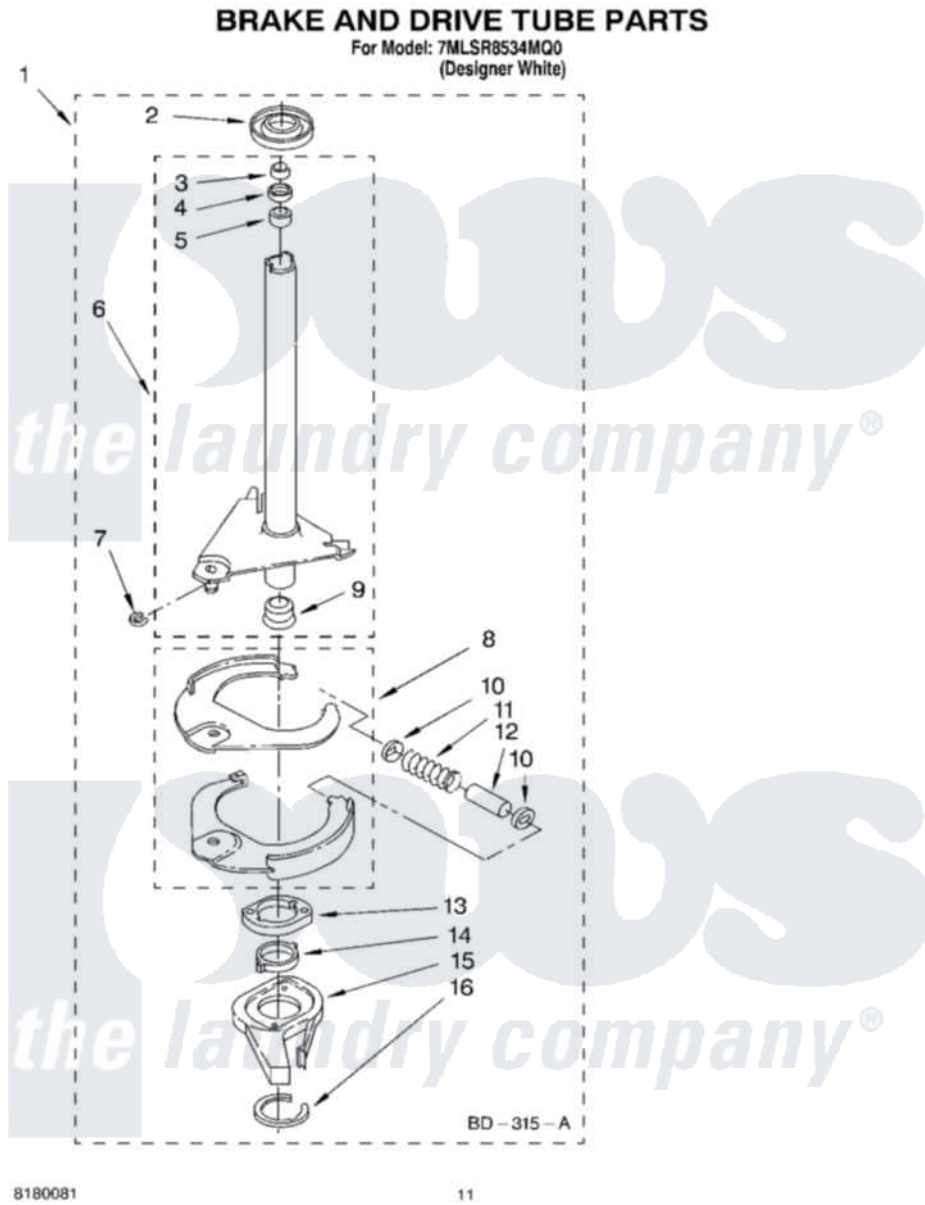

Whirlpool 7MLSR8534MQ0 07 - BRAKE AND DRIVE TUBE PARTS

8180081

11

Whirlpool [Residential Whirlpool 7MLSR8534MQ0 Washer Parts](#) Parts Diagram 07 - BRAKE AND DRIVE TUBE PARTS
Click on the part number to view part

Item	Original Part Number	Replaced By	Status	Part Description
1	388952	285792		Basketdrive
2	62658			Ring, Thrust
3	91939			Seal, Shaft
4	356427			Seal, Spin Pinion
5	356937			Spacer, Drive Tube
6	64027	64208		Tube-Spin
7	64035	W10083190		Ring, Retaining
8	64232	285438		Shoe-Brake
9	62703	8546462		"T" Bearing, Spin Tube
10	62648	285658		Sleeve
11	387806		Not Available	Spring, Brake
12	62909	285658		Sleeve
13	63023	8546461		Cam, Brake Release
14	63022			Sleeve, Cam
15	64194	285790		Lining
16	90368	W10083200		Ring, Retaining

" N/A

Not Available

FOLLOWING PARTS NOT
ILLUSTRATED

" [285208](#)

Lubricant