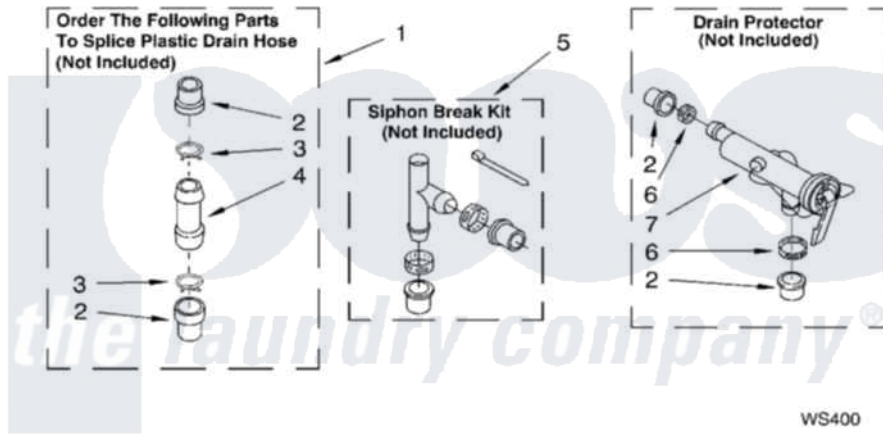

Whirlpool 7MLSR8534MQ0 09 - WATER SYSTEM PARTS

WATER SYSTEM PARTS

For Model: 7MLSR8534MQ0
(Designer White)

8180081

13

Whirlpool [Residential Whirlpool 7MLSR8534MQ0 Washer Parts](#) Parts Diagram 09 - WATER SYSTEM PARTS
Click on the part number to view part

Item	Original Part Number	Replaced By	Status	Part Description
1	285442			Water System Parts
2	285321			Water System Parts
3	370447	285655		Clamp, Hose
4	16272			Connector, Straight
5	285320			Water System Parts
6	65349	285655		Clamp, Hose
7	367031			Water System Parts