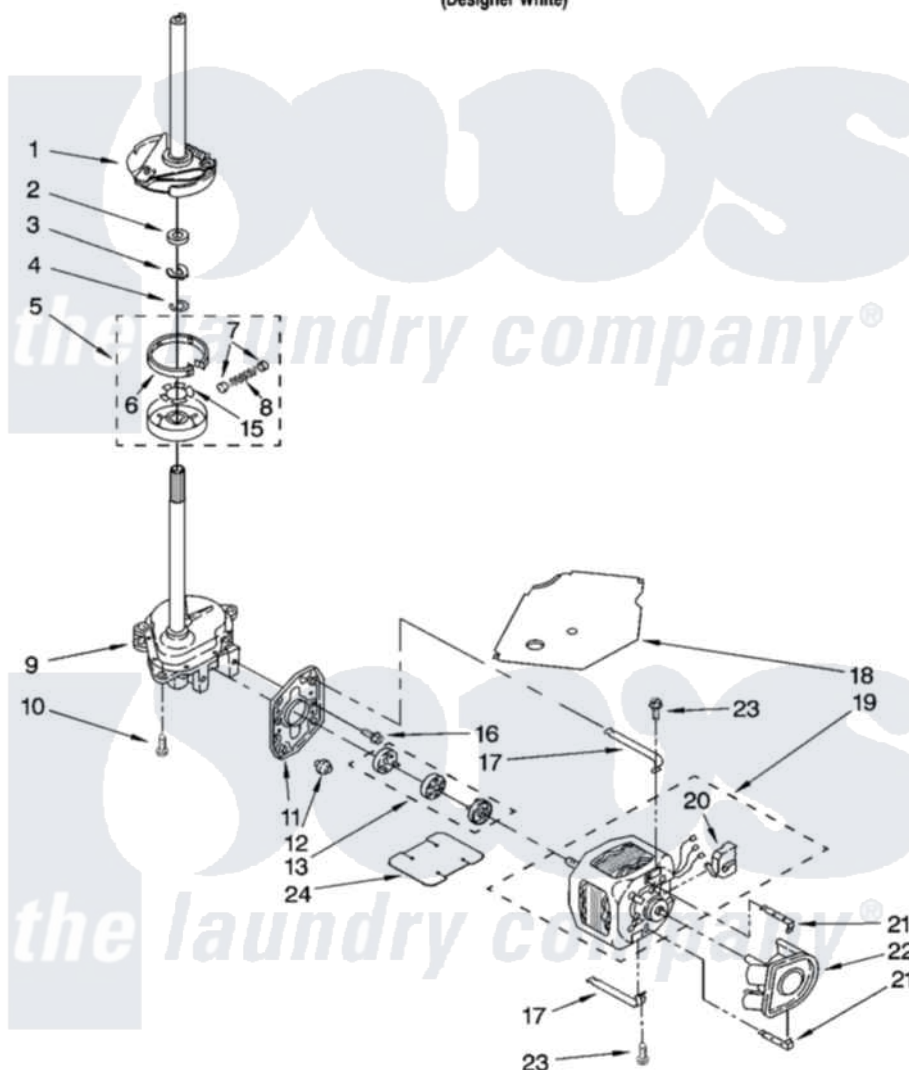

Whirlpool 7MLSR8534MQ1 05 - BRAKE, CLUTCH, GEARCASE, MOTOR AND PUMP PARTS

BRAKE, CLUTCH, GEARCASE, MOTOR AND PUMP PARTS

For Model: 7MLSR8534MQ1
(Designer White)

8

8180125

Whirlpool [Residential Whirlpool 7MLSR8534MQ1 Washer Parts](#) Parts Diagram 05 - BRAKE, CLUTCH, GEARCASE, MOTOR AND PUMP PARTS
Click on the part number to view part

Item	Original Part Number	Replaced By	Status	Part Description
1	388952	285792		Basketdrive
2	63292			Washer, Spin Tube Thrust
3	62697	W10080230		Ring, Spin Tube Support
4	63283	285353		Ring
5	3951311	285785		Clutch
6	3951308	285790		Lining
7	62646			Cap, Clutch Spring
8	3946792			Spring And Damper Assembly
9	8532118	3360629		Gearcase
10	3357334	3400516		Screw Anti-Rattle
11	62611			Plate, Motor Mount To Gearcase
12	62691			Grommet, Motor
13	285753	285753A		Coupling
15	3355454			Clip, Main Drive

16	3400516		Screw Anti-Rattle
17	3349637	W10086010	Retainer, Motor
18	3362089		Shield, Tub To Motor
19	8528157	661600	Motor, Main Drive
20	3952056		Switch, Main Drive Motor
21	8546127		Retainer, Pump
22	3363394		Pump
23	3387485	273556	Screw, 10-16 X 5/8
24	8316060		Shield, Tub To Motor