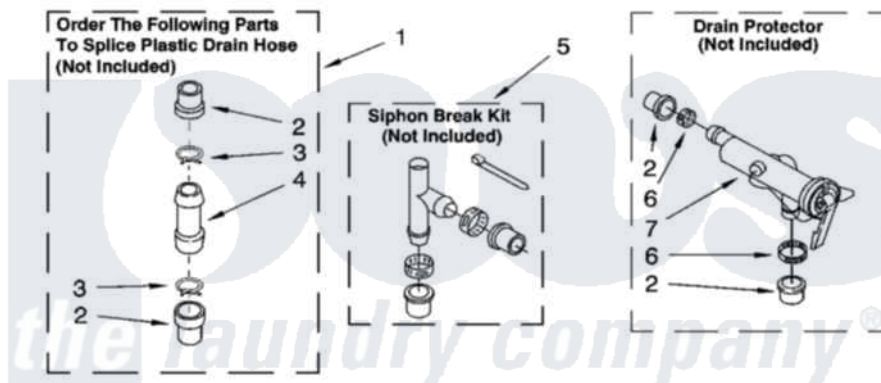

WATER SYSTEM PARTS

For Model: 7MLSR8534MQ1
(Designer White)

WS400

8180125

13

Whirlpool [Residential Whirlpool 7MLSR8534MQ1 Washer Parts](#) Parts Diagram 09 - WATER SYSTEM PARTS

[Click on the part number to view part](#)

Item	Original Part Number	Replaced By	Status	Part Description
1	285442			Water System Parts
2	285321			Water System Parts
3	370447	285655		Clamp, Hose
4	16272			Connector, Straight
5	285320			Water System Parts
6	65349	285655		Clamp, Hose
7	367031			Water System Parts