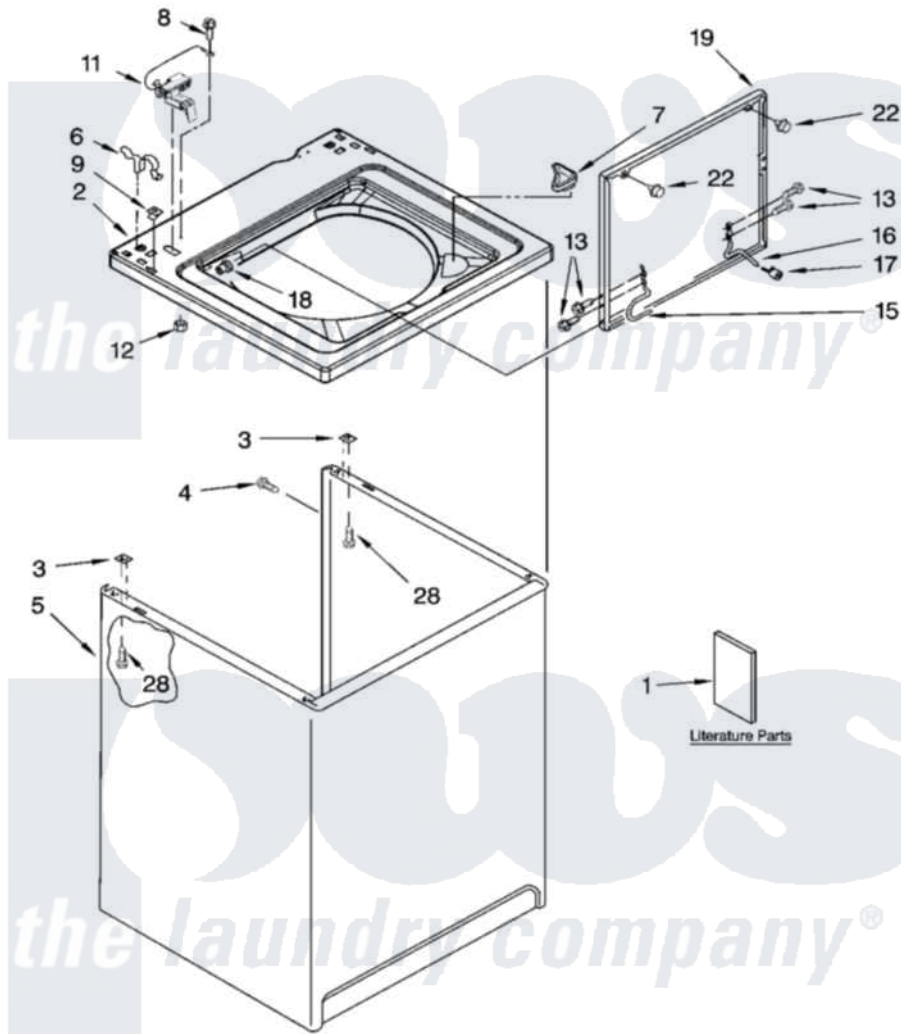

Whirlpool 7MLSR8534PQ0 01 - TOP AND CABINET PARTS

TOP AND CABINET PARTS

For Models: 7MLSR8534PQ0, 7MLSR8534PT0, 7MLSR8534PW0
(Designer White) (Biscuit) (White/Grey)

AUTOMATIC
WASHER

9-04 Litho in U.S.A. (drd)

1

Part No. 8180544

Whirlpool [Residential Whirlpool 7MLSR8534PQ0 Washer Parts](#) Parts Diagram 01 - TOP AND CABINET PARTS
Click on the part number to view part

Item	Original Part Number	Replaced By	Status	Part Description
1	8539803		Not Available	Installation Instructions
"	8558496		Not Available	Feature Sheet
"	8539807		Not Available	Energy Guide (Mexico)
"	8539806		Not Available	Use & Care Guide
"	8543288		Not Available	Wiring Diagram
2	8318064			Top
"	8318066			Top
3	62750			Spacer, Cabinet To Top (4)
4	3357011	308685		Side Trim)
5	63424			Cabinet
"	3954357			Cabinet
6	62780			Clip, Top And Cabinet And Rear Panel
7	3362952			Dispenser, Bleach
8	3351614			Screw, Gearcase Cover Mounting
9	357213			Nut, Push-In

11	8318084		Switch, Lid
12	3400901	680762	Nut
13	3351355	W10119828	Screw, Lid Hinge Mounting
15	8318088		Hinge, Lid
16	54583		Hinge, Lid
17	19119		Bumper, Lid Hinge
18	21258		Bearing, Lid Hinge
19	8557513	3957617	Lid
"	8557514	3957618	Lid
22	9724509		Bumper, Lid
28	3390631		Screw, 10-16 X 3/8