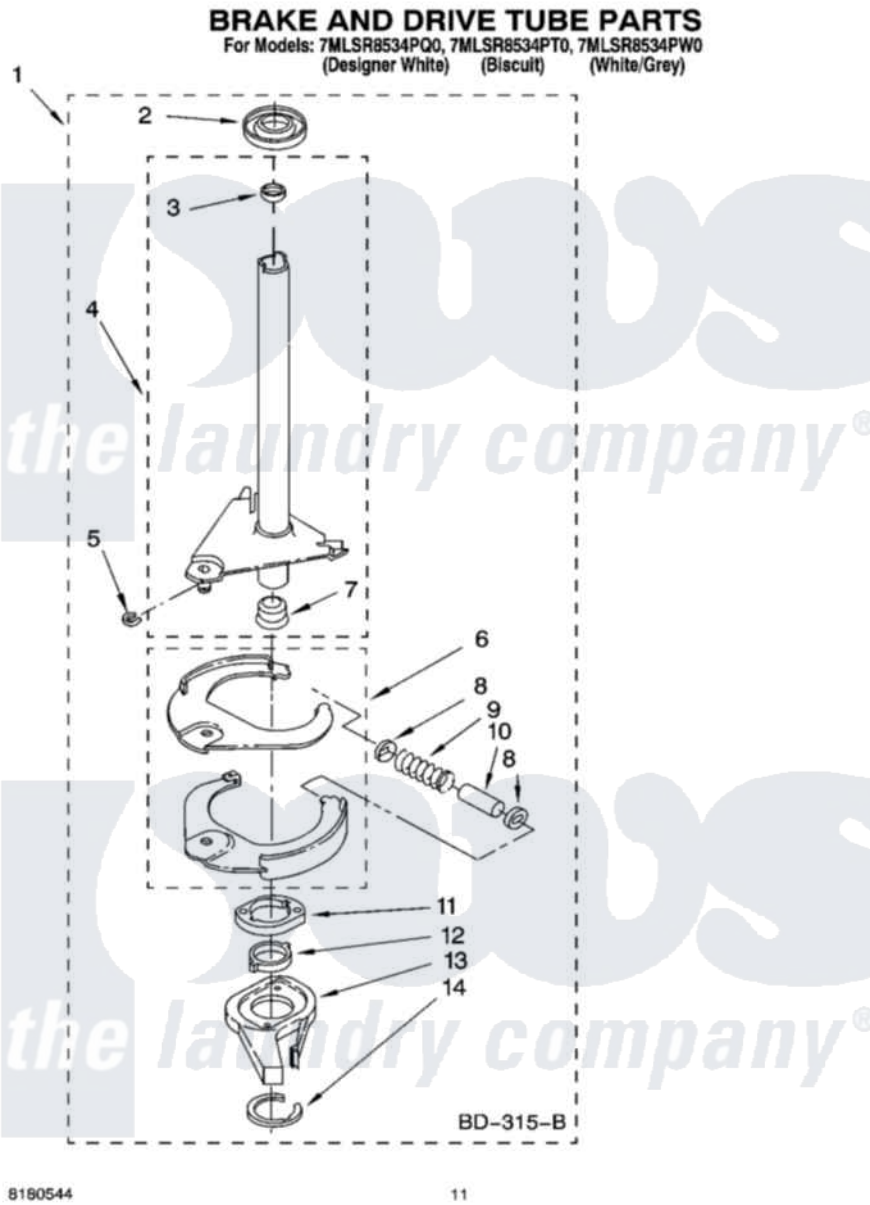

Whirlpool 7MLSR8534PQ0 07 - BRAKE AND DRIVE TUBE PARTS

Whirlpool Residential Whirlpool 7MLSR8534PQ0 Washer Parts Parts Diagram 07 - BRAKE AND DRIVE TUBE PARTS
Click on the part number to view part

Item	Original Part Number	Replaced By	Status	Part Description
"	BLANK		Not Available	f1fs19 1 388952 Brake And Drive Tube (Complete)
2	62658			Ring, Thrust
3	356427			Seal, Spin Pinion
4	64027	64208		Tube-Spin
5	64035	W10083190		Ring, Retaining
6	64232	285438		Shoe-Brake
7	62703	8546462		"T" Bearing, Spin Tube
8	3353956	285658		Sleeve
9	387806		Not Available	Spring, Brake
10	3355360	285658		Sleeve
11	661516	8546461		Cam, Brake Release
12	63022			Sleeve, Cam
13	64194	285790		Lining
14	90368	W10083200		Ring, Retaining
"	N/A		Not Available	FOLLOWING PARTS NOT ILLUSTRATED