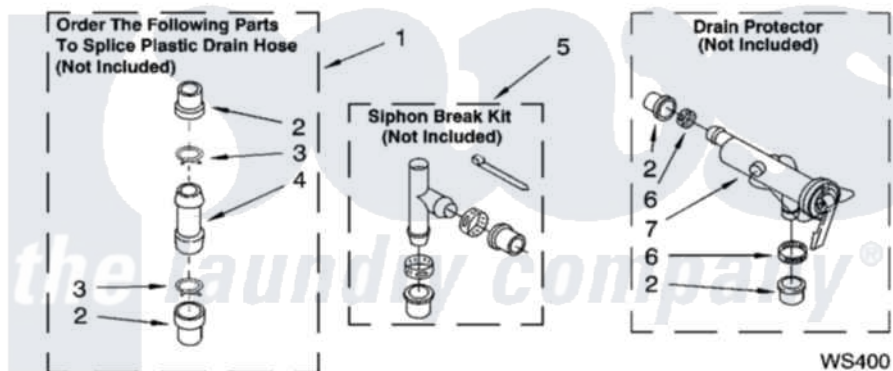

**Whirlpool 7MLSR8534PQ0 09 - WATER SYSTEM PARTS,
MISCELLANEOUS PARTS, OPTIONAL PARTS (NOT INCLUDED)**

WATER SYSTEM PARTS
For Models: 7MLSR8534PQ0, 7MLSR8534PT0, 7MLSR8534PW0
(Designer White) (Biscuit) (White/Grey)

8190544

13

Whirlpool [Residential Whirlpool 7MLSR8534PQ0 Washer Parts](#) Parts Diagram 09 - WATER SYSTEM PARTS,
MISCELLANEOUS PARTS, OPTIONAL PARTS (NOT INCLUDED)

[Click on the part number to view part](#)

Item	Original Part Number	Replaced By	Status	Part Description
1	285442			Water System Parts
2	285321			Water System Parts
3	370447	285655		Clamp, Hose
4	16272			Connector, Straight
5	285320			Water System Parts
6	65349	285655		Clamp, Hose
7	367031			Water System Parts
1	3976253	285654		Parts-Misc
2	16123			Washer Inlet-Hose Miscellaneous Parts Must be Ordered Separately.
3	3366912	356138		Clamp, Hose
4	3366913	3357331		Clamp, Drain
5	3359452			Nut, Lock
6	389102	W10001130		Foot, Leveling