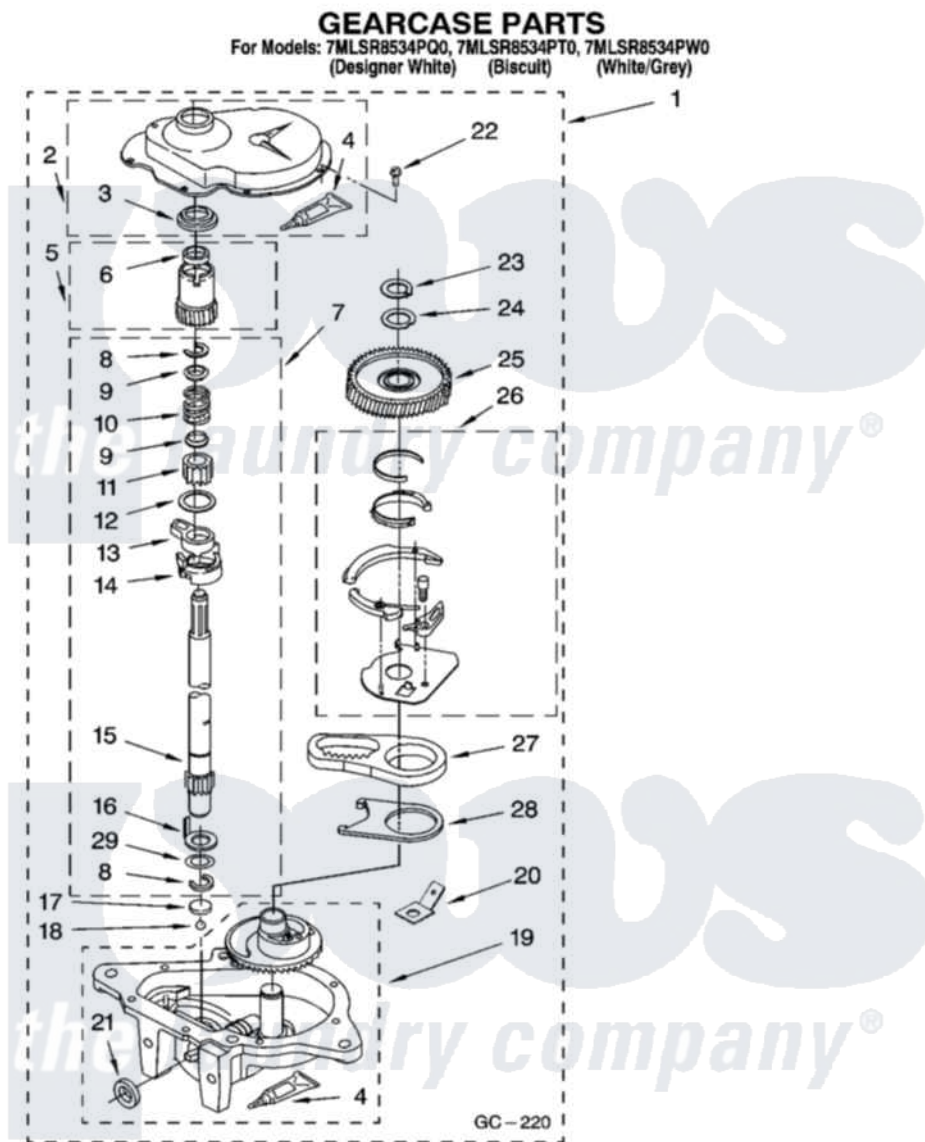

Whirlpool 7MLSR8534PT0 08 - GEARCASE PARTS

12

8180544

Whirlpool Residential Whirlpool 7MLSR8534PT0 Washer Parts Parts Diagram 08 - GEARCASE PARTS
Click on the part number to view part

Item	Original Part Number	Replaced By	Status	Part Description
1	8532118	3360629		Gearcase
2	285202			Cover, Gearcase
3	3349985			Seal, Gearcase Cover
4	285195			Sealer Sealer, Gasket
5	63320	285362		Gear and Pinion
6	356427			Seal, Spin Pinion
7	389387			Shaft, Agitator
8	90369		Not Available	Ring, Retaining (2)
9	62677			Retainer, Spring
10	62676			Spring, Agitator
11	63273	285509		Shaft, Agitator
12	62619			Washer, Agitator Gear
13	62580	285206		Cam-Agitator
14	62581	285206		Cam-Agitator
15	285509			Shaft, Agitator
16	62618			Washer, Cam Thrust

17	16018	285205	Bearing
18	85529	285205	Bearing
19	389230	285515	Gearcase
20	3949116	Not Available	BLOCK TAB, TERMINAL
21	285352		Seal Kit, Thrust Plug
22	3351614		Screw, Gearcase Cover Mounting
23	3362552	285765	Ring-Retrn
24	285735	285766	Washer Kit, Thrust
25	62570	285362	Gear and Pinon
26	388253	999516	Shelf-Glas
27	3349296	8546456	Rack, Connecting
28	62621		Actuator, Shift
29	388815		Washer, Intermediate 1 3976263 Miscellaneous Parts Bag 2 3976300 Washer, Inlet Hose 3 3366913 Clamp, Hose