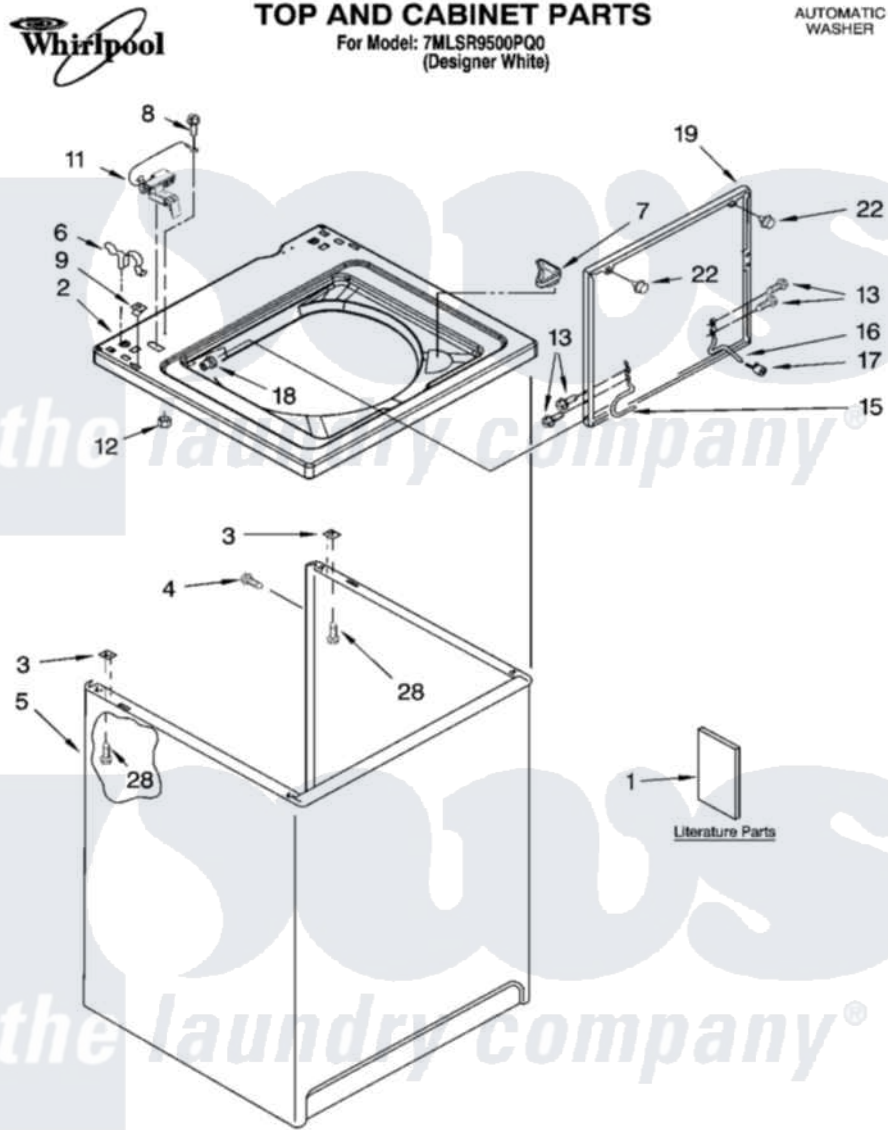

Whirlpool 7MLSR9500PQ0 01 - TOP AND CABINET PARTS

10-04 Litho in U.S.A. (drd)

1

Part No. 8180562

Whirlpool [Residential Whirlpool 7MLSR9500PQ0 Washer Parts](#) Parts Diagram 01 - TOP AND CABINET PARTS
 Click on the part number to view part

Item	Original Part Number	Replaced By	Status	Part Description
1	8539803		Not Available	Installation Instructions
"	8558498		Not Available	Feature Sheet
"	8539808		Not Available	Energy Guide (Mexico)
"	8539806		Not Available	Use & Care Guide
"	8543288		Not Available	Wiring Diagram
2	8318064			Top
3	62750			Spacer, Cabinet To Top (4)
4	3357011	308685		Side Trim)
5	63424			Cabinet
6	62780			Clip, Top And Cabinet And Rear Panel
7	3362952			Dispenser, Bleach
8	3351614			Screw, Gearcase Cover Mounting
9	357213			Nut, Push-In
11	8318084			Switch, Lid
12	3400901	680762		Nut

13	3351355	W10119828	Screw, Lid Hinge Mounting
15	8318088		Hinge, Lid
16	54583		Hinge, Lid
17	19119		Bumper, Lid Hinge
18	21258		Bearing, Lid Hinge
19	8557513	3957617	Lid
22	9724509		Bumper, Lid
28	3390631		Screw, 10-16 X 3/8